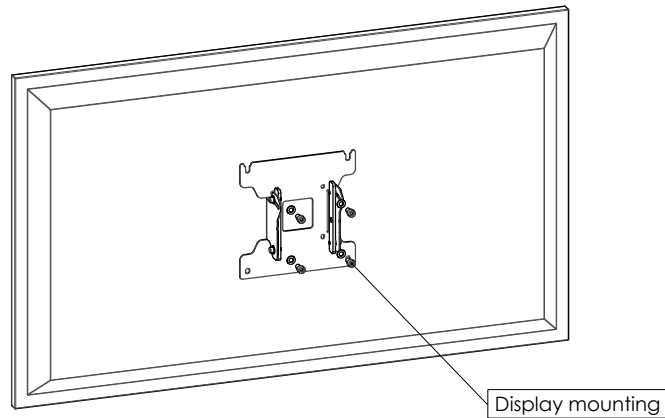

01

02

VESA 200!

MOUNTING INSTRUCTIONS

062.8722 Trolley (Light) incl. bracket max. VESA 200 for flat panel

03 VESA 100!

04 VESA 100!

05 VESA 100!

MOUNTING INSTRUCTIONS

062.8722 Trolley (Light) incl. bracket max. VESA 200 for flat panel

06

CONTACT

SMARTSELECTOR

Find your solution fast and easy with the mobile SmartSelector. Scan the QR code and find your solutions within 3 steps with the mobile SmartSelector