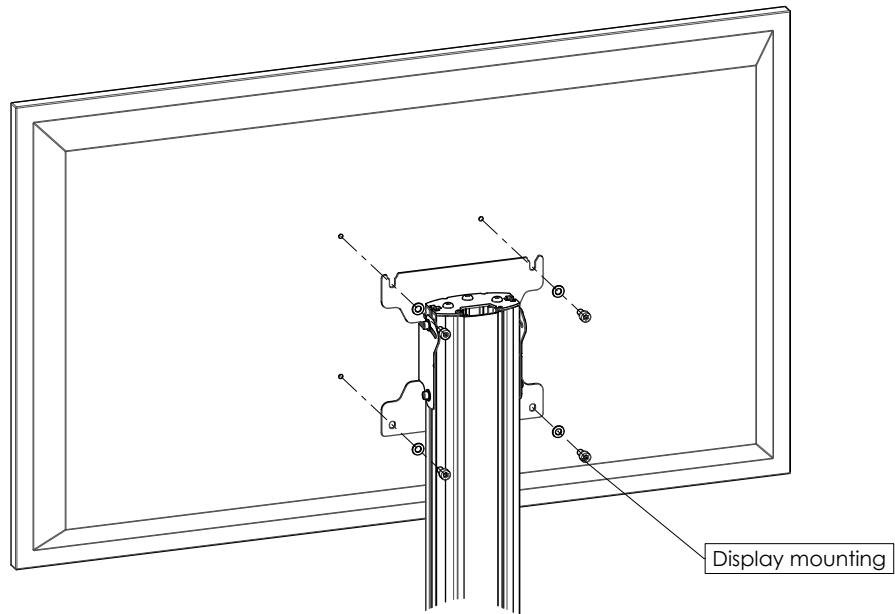

062.8722 Trolley (Light) incl. bracket max. VESA 200 for flat panel

MOUNTING INSTRUCTIONS

062.8722 Trolley (Light) incl. bracket max. VESA 200 for flat panel

MOUNTING INSTRUCTIONS

062.8722 Trolley (Light) incl. bracket max. VESA 200 for flat panel

01

02

VESA 200!

MOUNTING INSTRUCTIONS

062.8722 Trolley (Light) incl. bracket max. VESA 200 for flat panel

03 VESA 100!

04 VESA 100!

05 VESA 100!

MOUNTING INSTRUCTIONS

062.8722 Trolley (Light) incl. bracket max. VESA 200 for flat panel

06

CONTACT

SMARTSELECTOR

Find your solution fast and easy with the mobile SmartSelector. Scan the QR code and find your solutions within 3 steps with the mobile SmartSelector