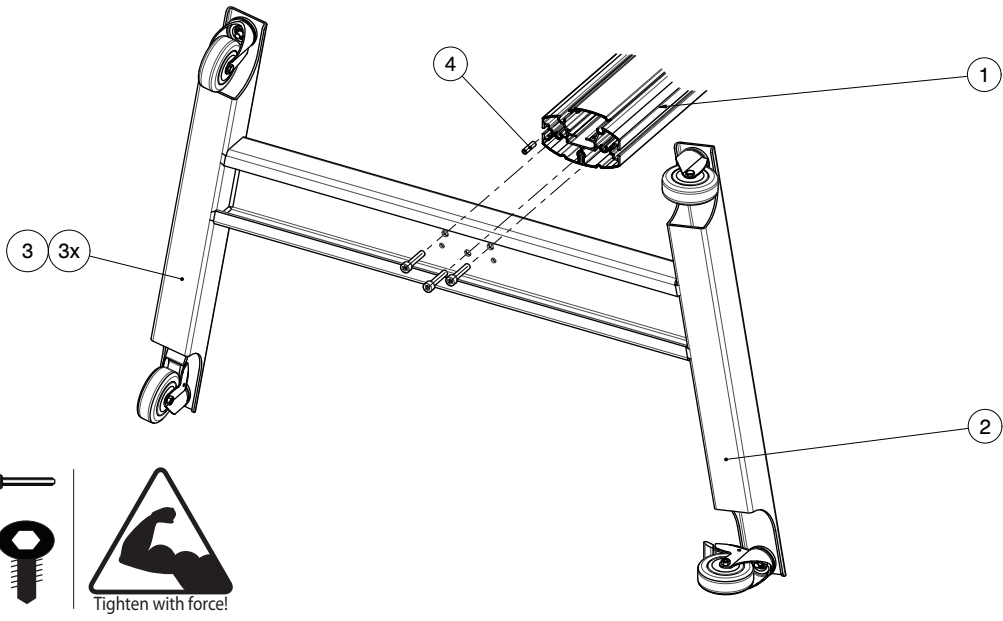

062.8722 Trolley (Light) incl. bracket max. VESA 200 for flat panel

MOUNTING INSTRUCTIONS

062.8722 Trolley (Light) incl. bracket max. VESA 200 for flat panel

MOUNTING INSTRUCTIONS

062.8722 Trolley (Light) incl. bracket max. VESA 200 for flat panel

01

02

VESA 200!

MOUNTING INSTRUCTIONS

062.8722 Trolley (Light) incl. bracket max. VESA 200 for flat panel

03 VESA 100!

04 VESA 100!

05 VESA 100!

MOUNTING INSTRUCTIONS

062.8722 Trolley (Light) incl. bracket max. VESA 200 for flat panel

06

CONTACT

SMARTSELECTOR

Find your solution fast and easy with the mobile SmartSelector. Scan the QR code and find your solutions within 3 steps with the mobile SmartSelector