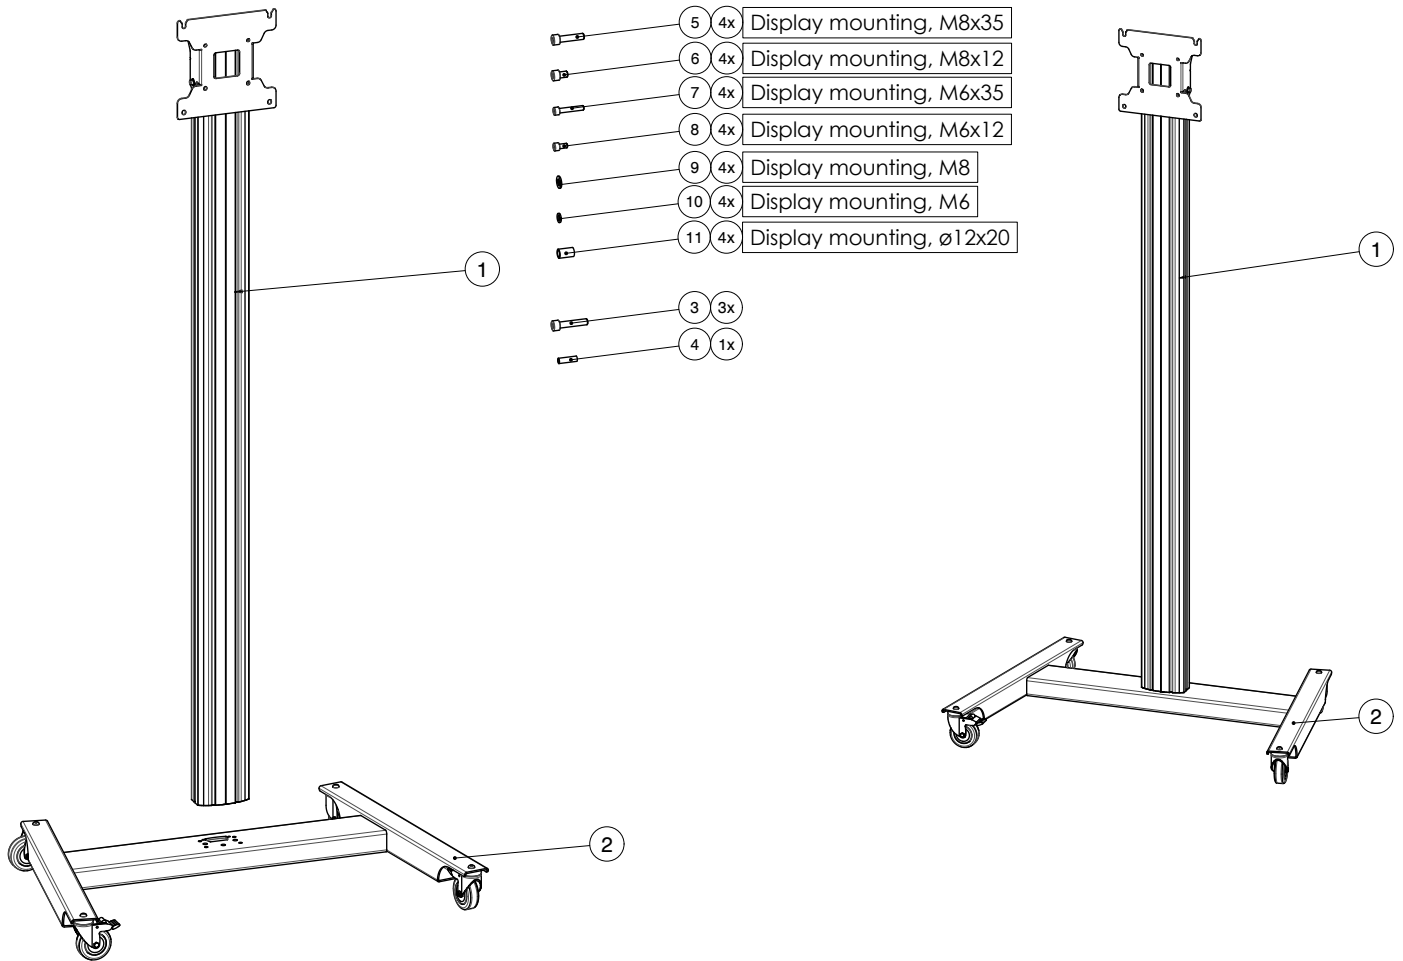

062.8722 Trolley (Light) incl. bracket max. VESA 200 for flat panel

MOUNTING INSTRUCTIONS

062.8722 Trolley (Light) incl. bracket max. VESA 200 for flat panel

MOUNTING INSTRUCTIONS

062.8722 Trolley (Light) incl. bracket max. VESA 200 for flat panel

01

02

VESA 200!

MOUNTING INSTRUCTIONS

062.8722 Trolley (Light) incl. bracket max. VESA 200 for flat panel

03 VESA 100!

04 VESA 100!

05 VESA 100!

MOUNTING INSTRUCTIONS

062.8722 Trolley (Light) incl. bracket max. VESA 200 for flat panel

06

CONTACT

SMARTSELECTOR

Find your solution fast and easy with the mobile SmartSelector. Scan the QR code and find your solutions within 3 steps with the mobile SmartSelector