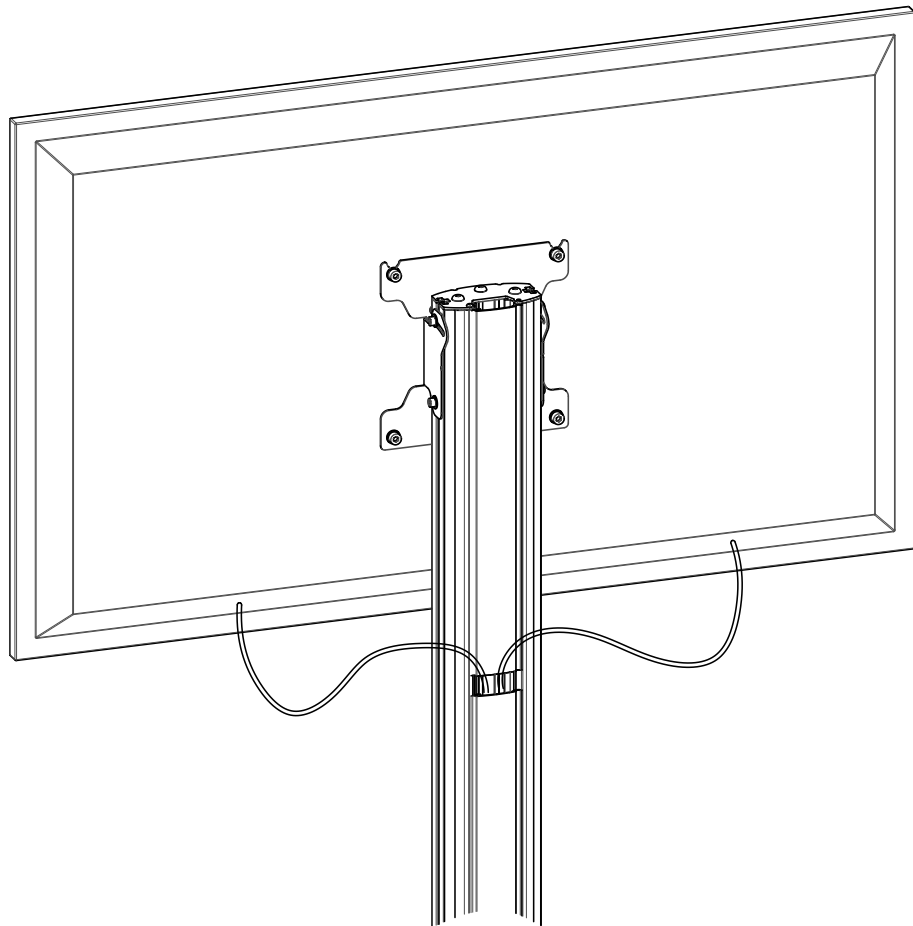

062.8722 Trolley (Light) incl. bracket max. VESA 200 for flat panel

MOUNTING INSTRUCTIONS

062.8722 Trolley (Light) incl. bracket max. VESA 200 for flat panel

MOUNTING INSTRUCTIONS

062.8722 Trolley (Light) incl. bracket max. VESA 200 for flat panel

01

02

VESA 200!

MOUNTING INSTRUCTIONS

062.8722 Trolley (Light) incl. bracket max. VESA 200 for flat panel

03 VESA 100!

04 VESA 100!

05 VESA 100!

MOUNTING INSTRUCTIONS

062.8722 Trolley (Light) incl. bracket max. VESA 200 for flat panel

06

CONTACT

SMARTSELECTOR

Find your solution fast and easy with the mobile SmartSelector. Scan the QR code and find your solutions within 3 steps with the mobile SmartSelector