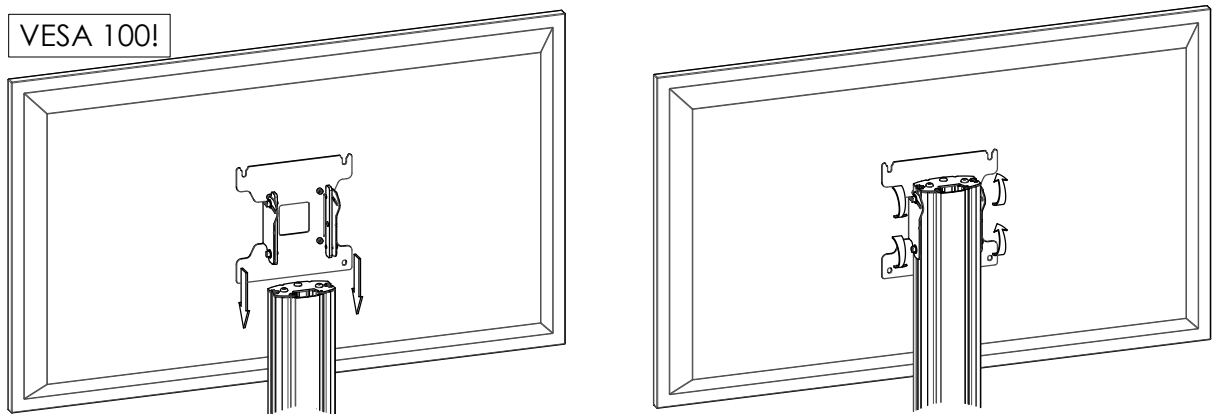

01

02

VESA 200!

MOUNTING INSTRUCTIONS

062.8722 Trolley (Light) incl. bracket max. VESA 200 for flat panel

03 VESA 100!

04 VESA 100!

05 VESA 100!

MOUNTING INSTRUCTIONS

062.8722 Trolley (Light) incl. bracket max. VESA 200 for flat panel

06

CONTACT

SMARTSELECTOR

Find your solution fast and easy with the mobile SmartSelector. Scan the QR code and find your solutions within 3 steps with the mobile SmartSelector