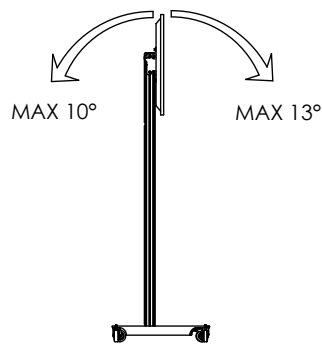

062.8722 Trolley (Light) incl. bracket max. VESA 200 for flat panel

MOUNTING INSTRUCTIONS

062.8722 Trolley (Light) incl. bracket max. VESA 200 for flat panel

MOUNTING INSTRUCTIONS

062.8722 Trolley (Light) incl. bracket max. VESA 200 for flat panel

01

02

VESA 200!

MOUNTING INSTRUCTIONS

062.8722 Trolley (Light) incl. bracket max. VESA 200 for flat panel

03 VESA 100!

04 VESA 100!

05 VESA 100!

MOUNTING INSTRUCTIONS

062.8722 Trolley (Light) incl. bracket max. VESA 200 for flat panel

06

CONTACT

SMARTSELECTOR

Find your solution fast and easy with the mobile SmartSelector. Scan the QR code and find your solutions within 3 steps with the mobile SmartSelector