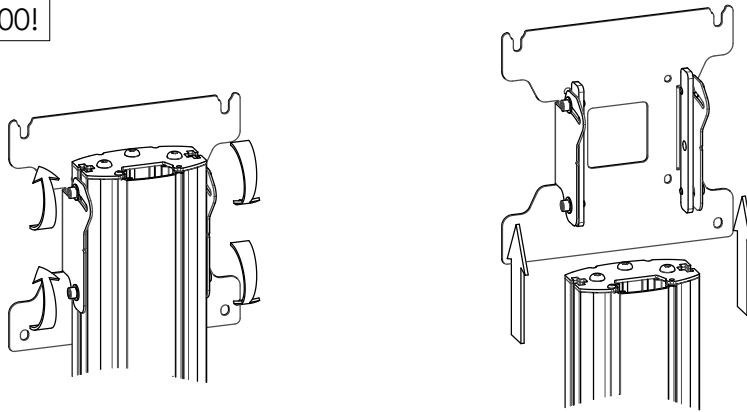

01

02

VESA 200!

MOUNTING INSTRUCTIONS

062.8722 Trolley (Light) incl. bracket max. VESA 200 for flat panel

03 VESA 100!

04 VESA 100!

05 VESA 100!

MOUNTING INSTRUCTIONS

062.8722 Trolley (Light) incl. bracket max. VESA 200 for flat panel

06

CONTACT

SMARTSELECTOR

Find your solution fast and easy with the mobile SmartSelector. Scan the QR code and find your solutions within 3 steps with the mobile SmartSelector