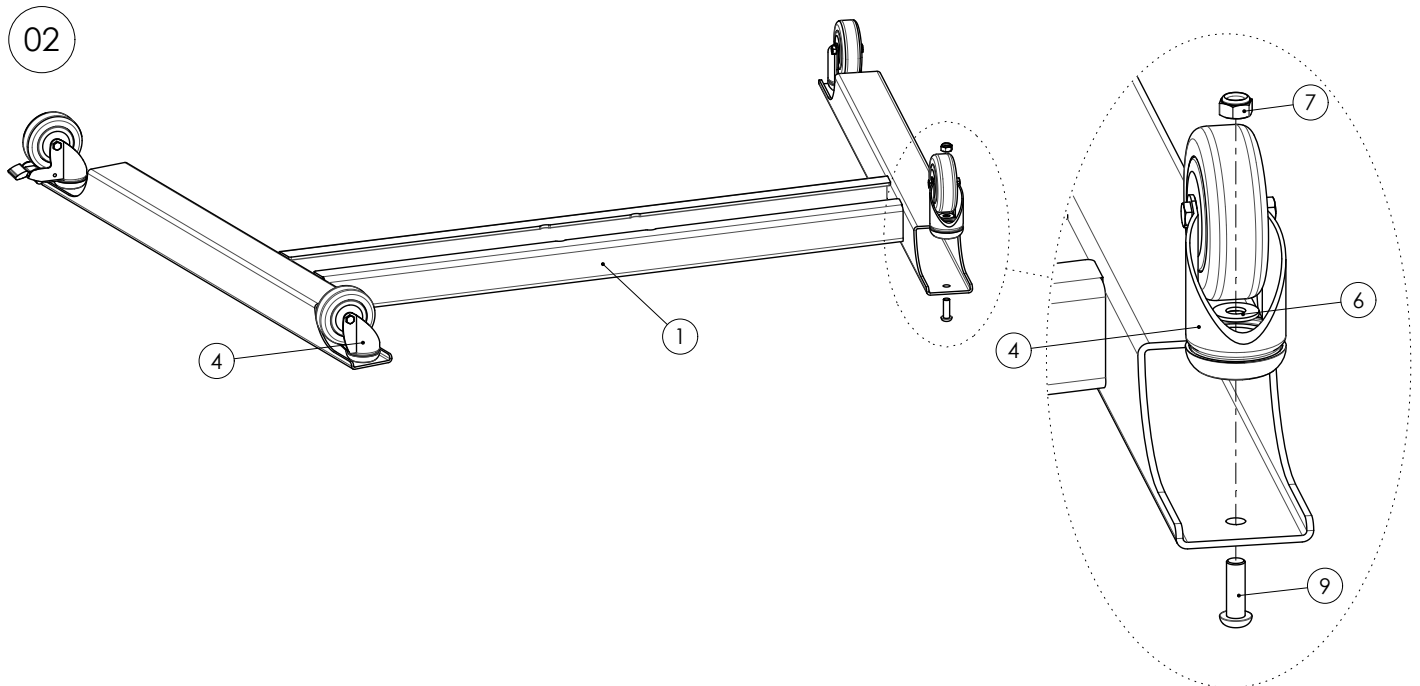

062.3905 Indivisible trolley for flat panels max 85 kg 90 inch (econ)

# MOUNTING INSTRUCTIONS

062.3905 Indivisible trolley for flat panels max 85 kg 90 inch (econ)

# MOUNTING INSTRUCTIONS

062.3905 Indivisible trolley for flat panels max 85 kg 90 inch (econ)

03

04

05