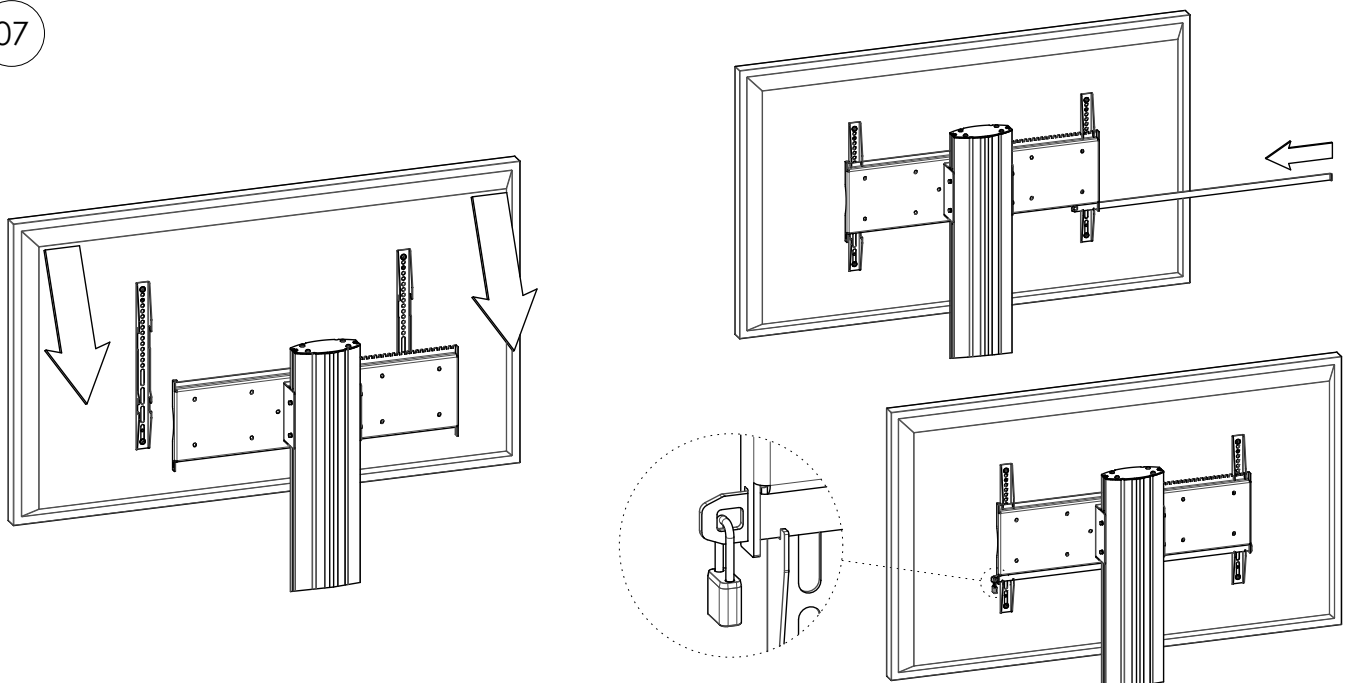

MOUNTING INSTRUCTIONS

062.3905 Indivisible trolley for flat panels max 85 kg 90 inch (econ)

06

07