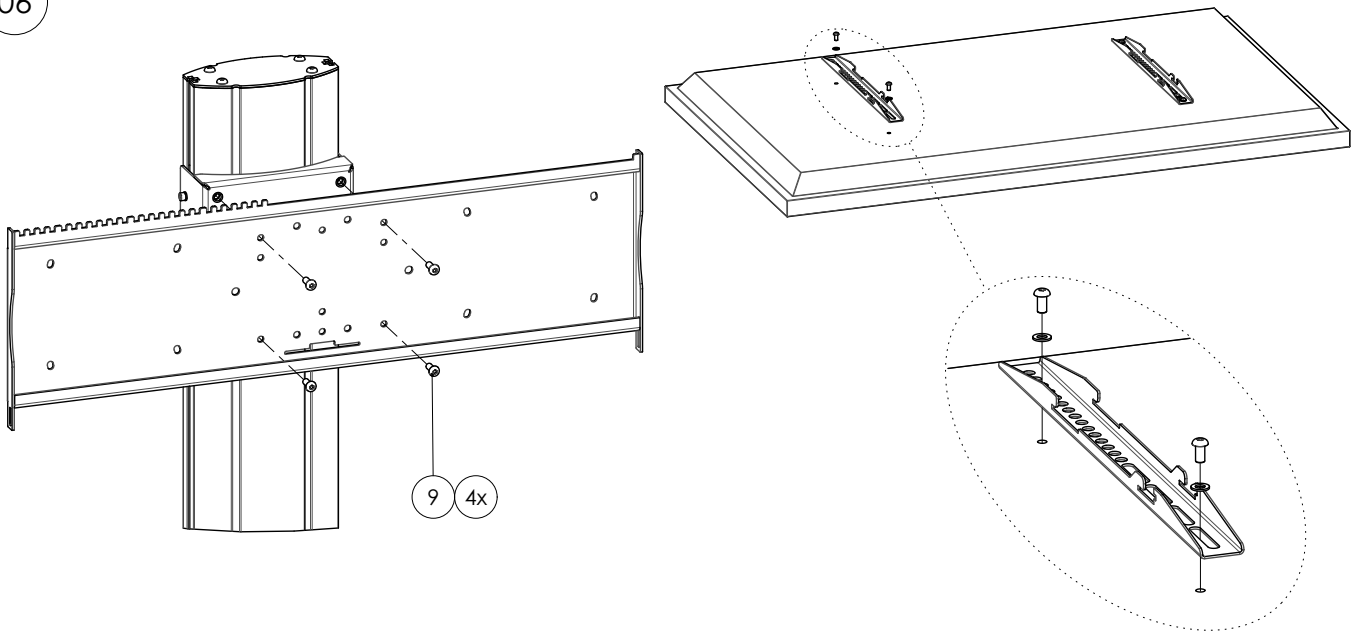

MOUNTING INSTRUCTIONS

062.3905 Indivisible trolley for flat panels max 85 kg 90 inch (econ)

06