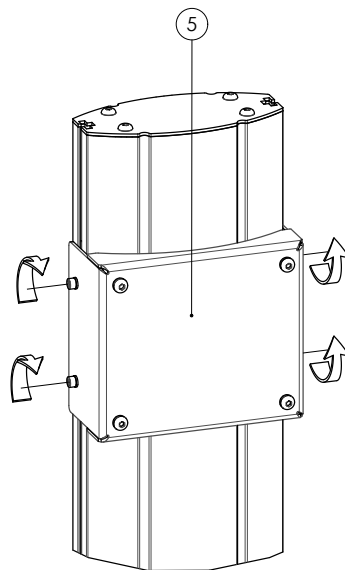

# MOUNTING INSTRUCTIONS

062.3905 Indivisible trolley for flat panels max 85 kg 90 inch (econ)

03

04

05