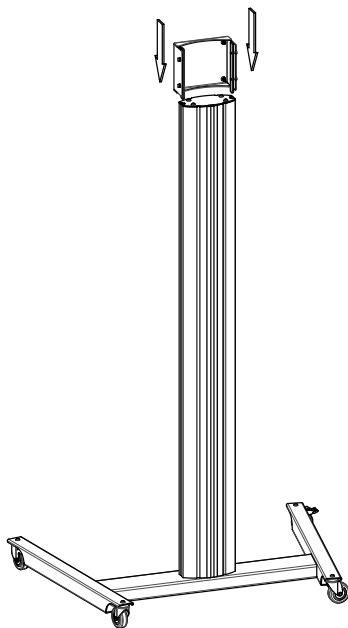

062.3905 Indivisible trolley for flat panels max 85 kg 90 inch (econ)

# MOUNTING INSTRUCTIONS

062.3905 Indivisible trolley for flat panels max 85 kg 90 inch (econ)

# MOUNTING INSTRUCTIONS

062.3905 Indivisible trolley for flat panels max 85 kg 90 inch (econ)

03

04

05