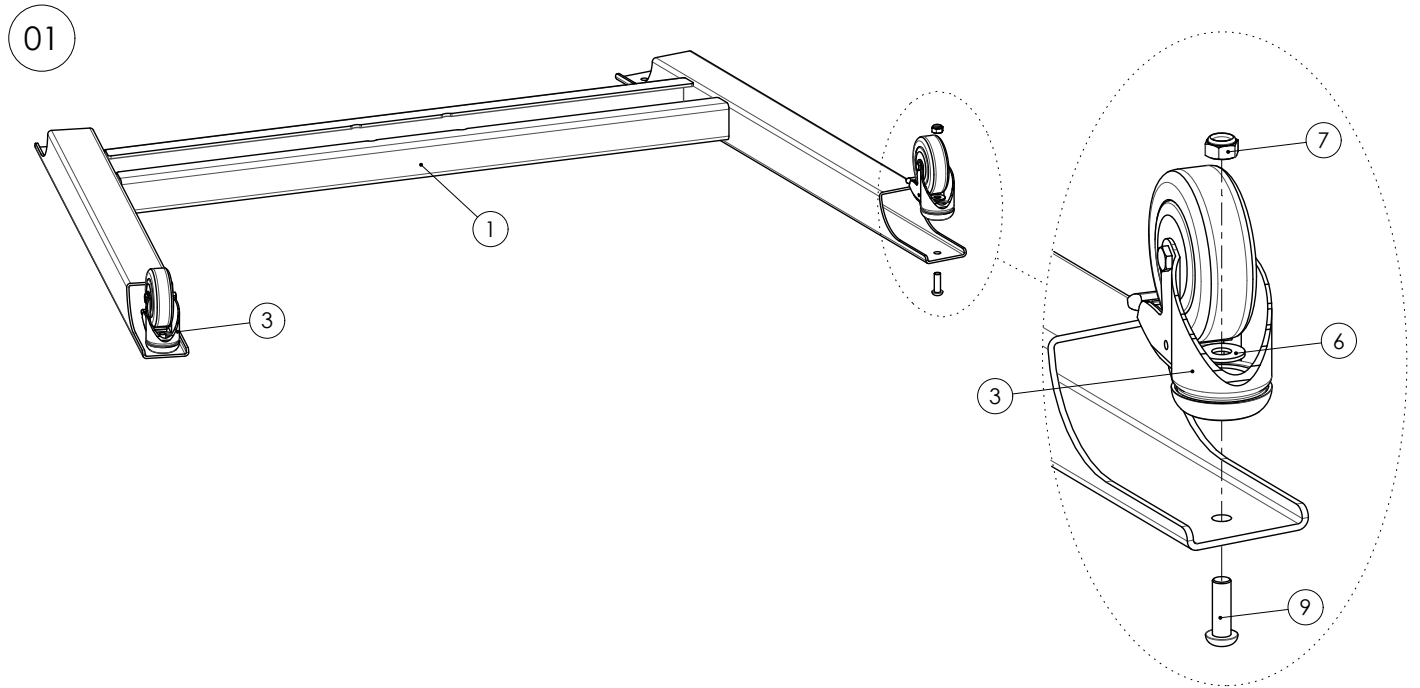

062.3905 Indivisible trolley for flat panels max 85 kg 90 inch (econ)

# MOUNTING INSTRUCTIONS

062.3905 Indivisible trolley for flat panels max 85 kg 90 inch (econ)

# MOUNTING INSTRUCTIONS

062.3905 Indivisible trolley for flat panels max 85 kg 90 inch (econ)

03

04

05