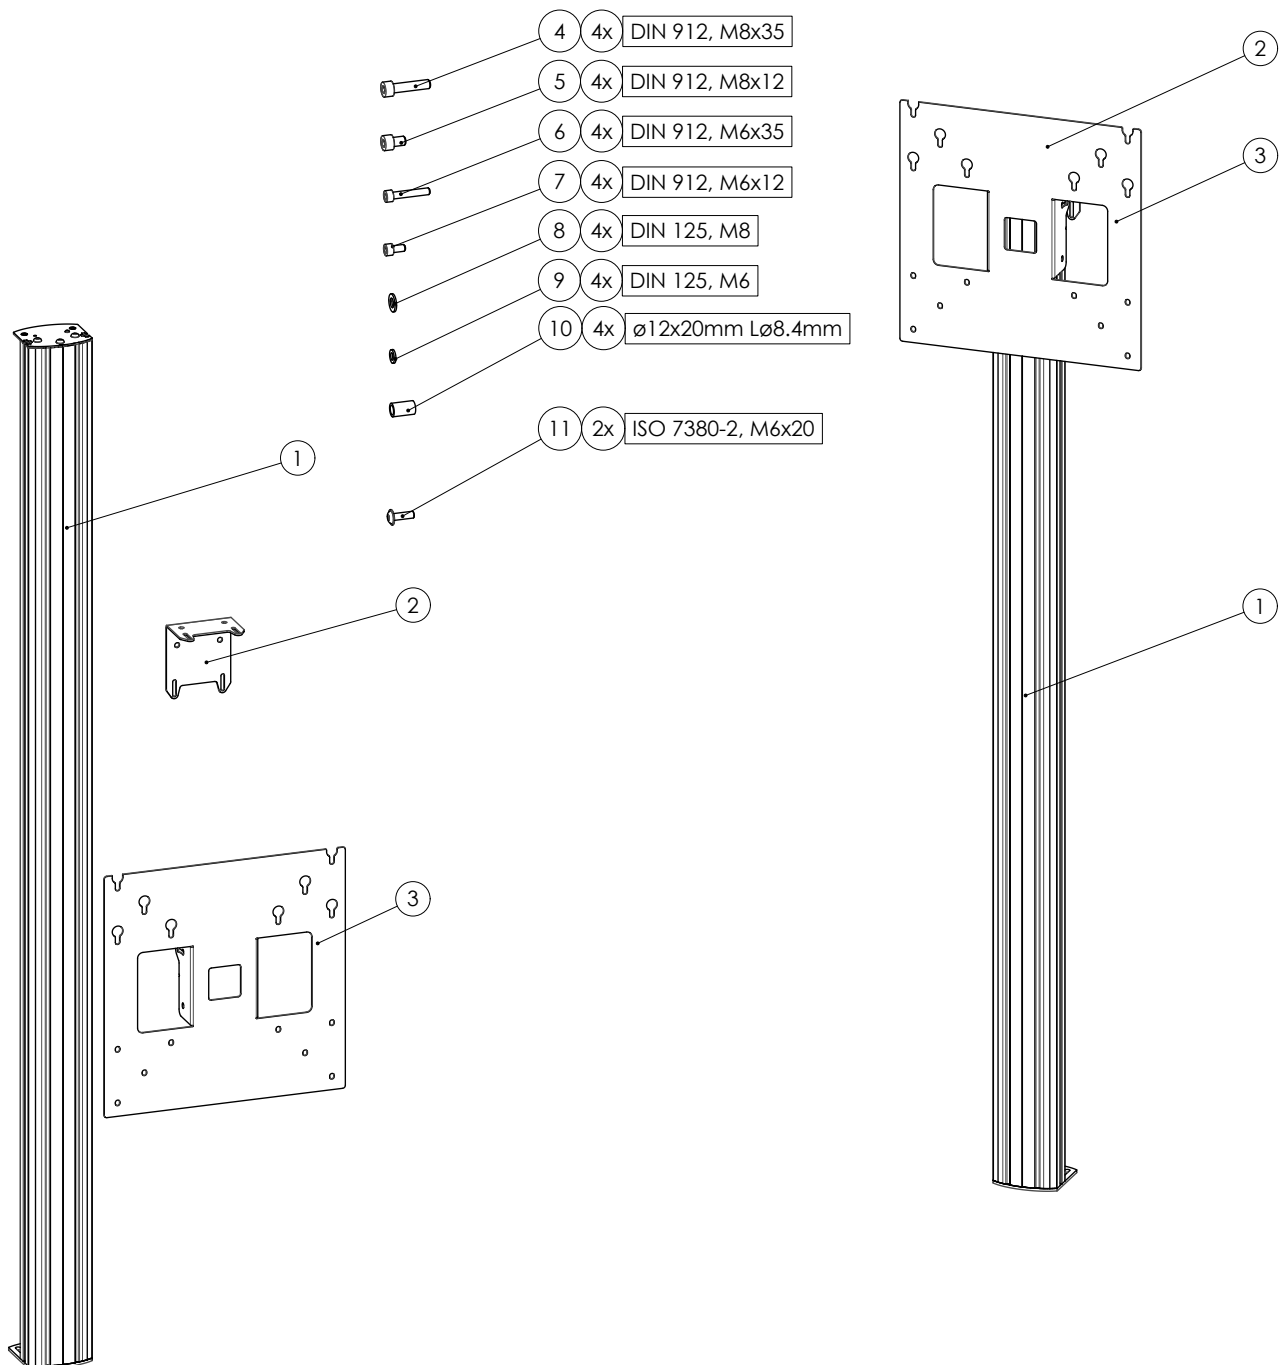

MOUNTING INSTRUCTIONS

063.8800-144 Floor-Wall stand (light series) incl. bracket

MOUNTING INSTRUCTIONS

MOUNTING INSTRUCTIONS

MOUNTING INSTRUCTIONS

MOUNTING INSTRUCTIONS

MOUNTING INSTRUCTIONS

MOUNTING INSTRUCTIONS