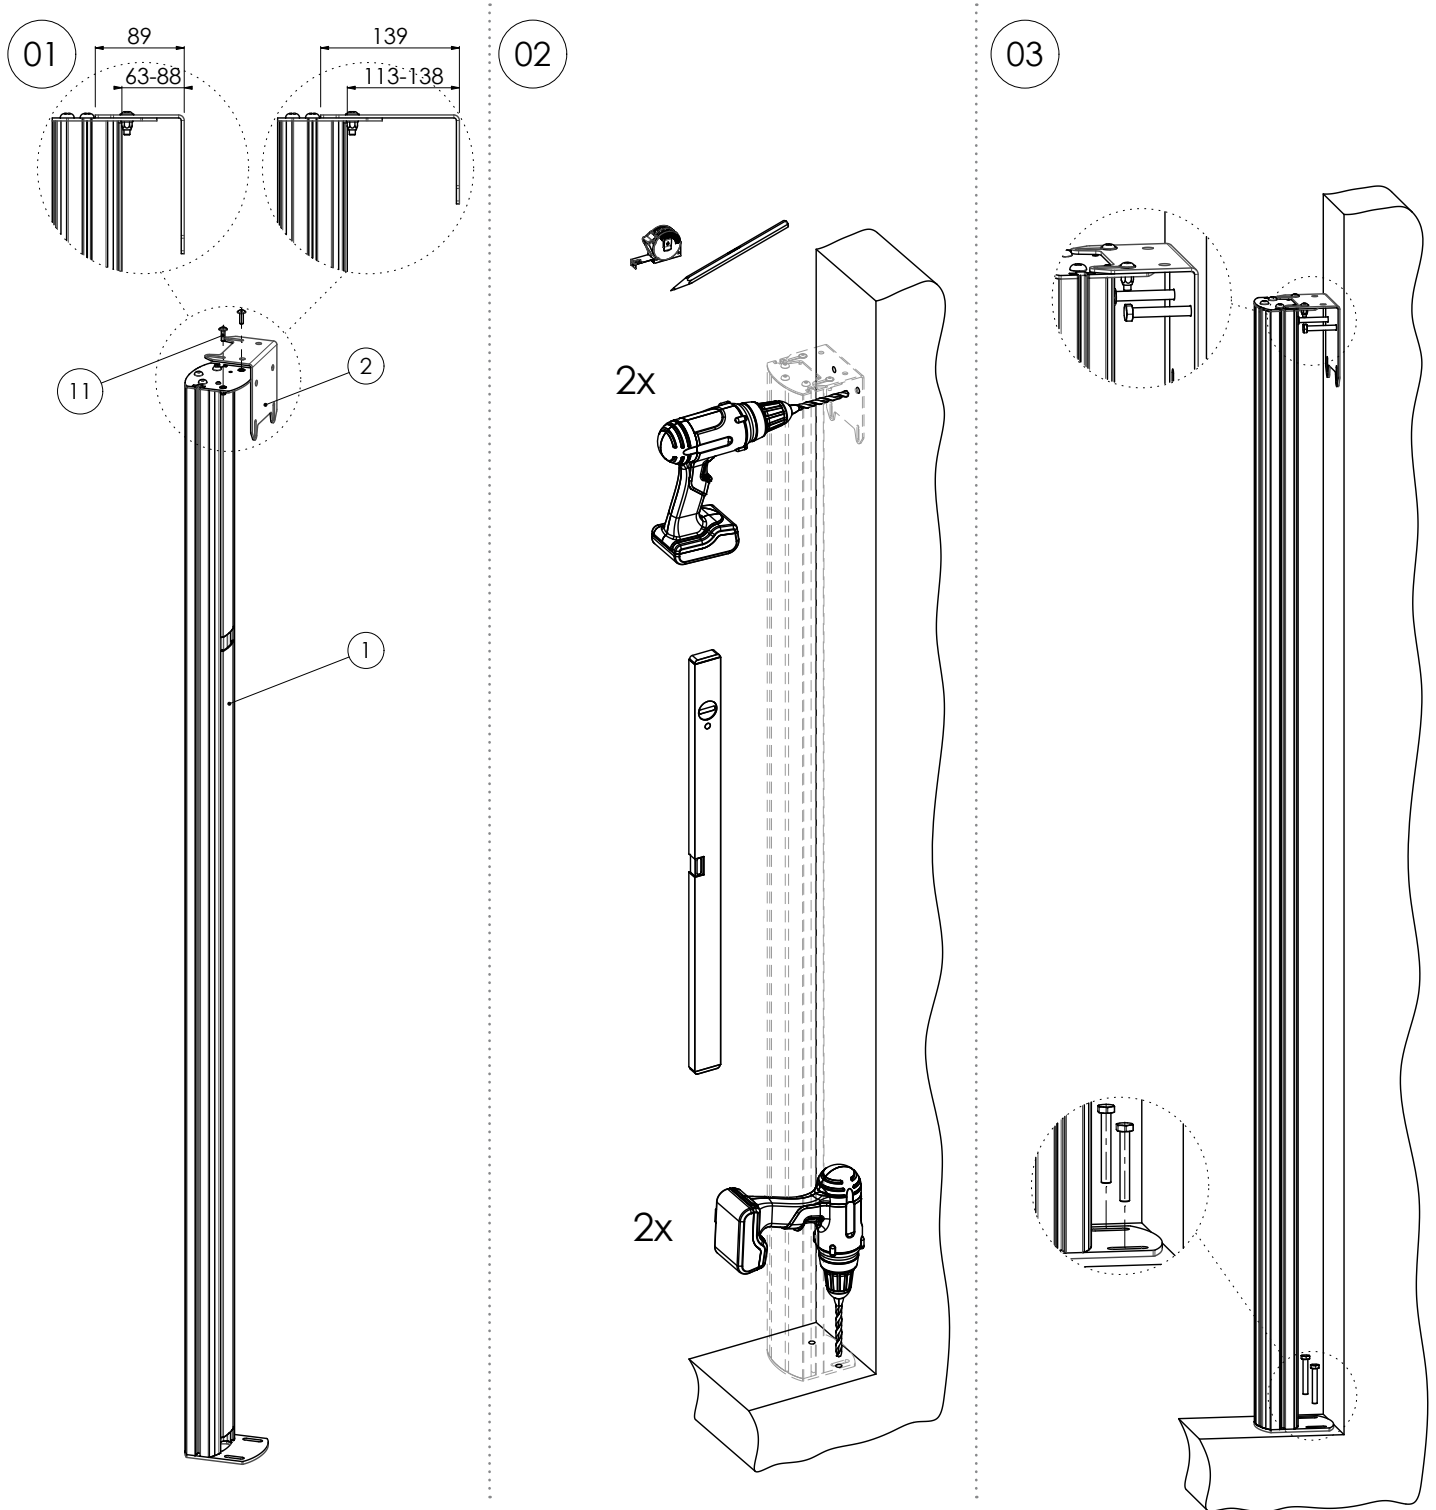

MOUNTING INSTRUCTIONS

063.8800-144 Floor-Wall stand (light series) incl. bracket

MOUNTING INSTRUCTIONS

MOUNTING INSTRUCTIONS

MOUNTING INSTRUCTIONS

MOUNTING INSTRUCTIONS

MOUNTING INSTRUCTIONS

MOUNTING INSTRUCTIONS