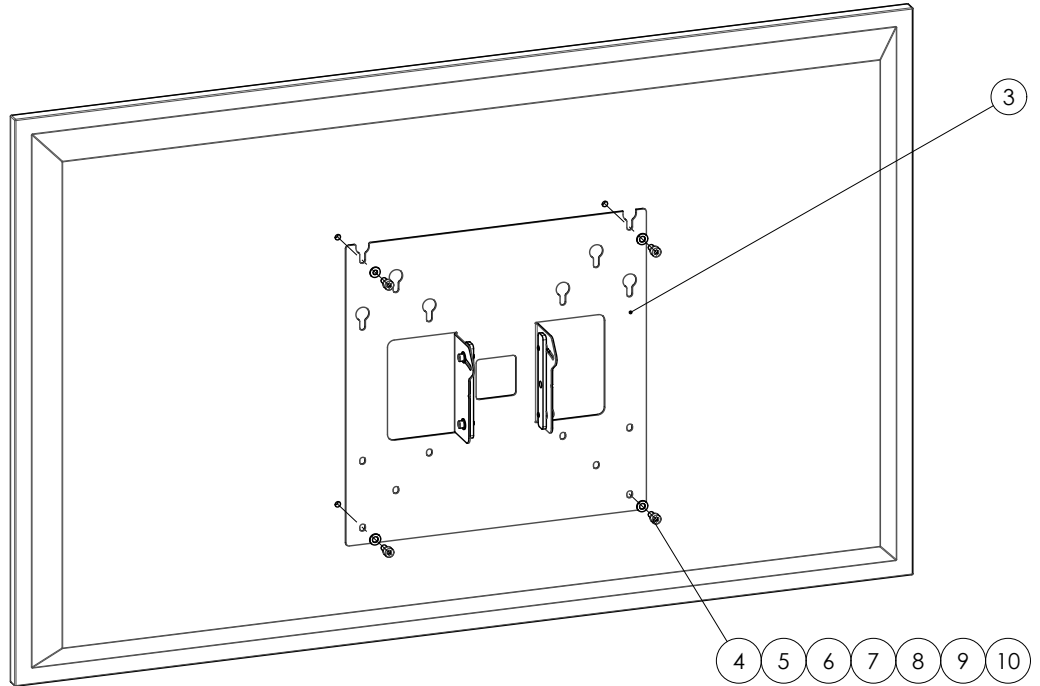

MOUNTING INSTRUCTIONS

MOUNTING INSTRUCTIONS

04