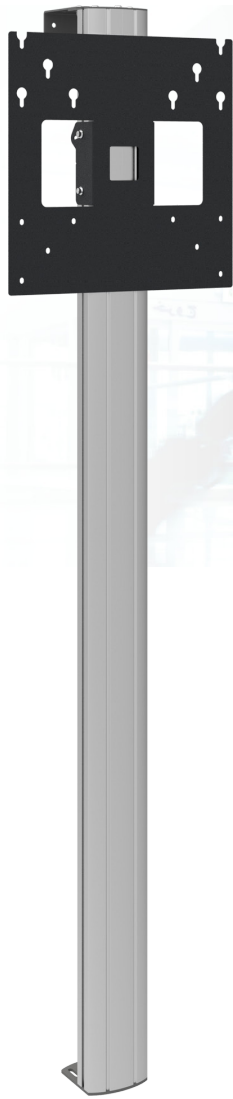

MOUNTING INSTRUCTIONS

063.8800-144 Floor-Wall stand (light series) incl. bracket

MOUNTING INSTRUCTIONS

MOUNTING INSTRUCTIONS

MOUNTING INSTRUCTIONS

MOUNTING INSTRUCTIONS

MOUNTING INSTRUCTIONS

MOUNTING INSTRUCTIONS