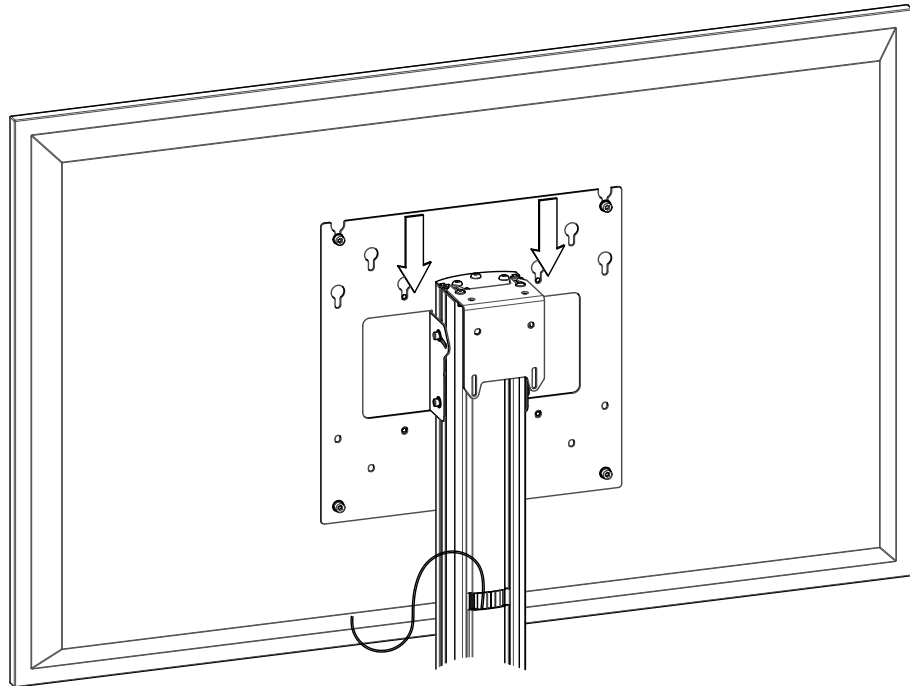

MOUNTING INSTRUCTIONS

MOUNTING INSTRUCTIONS

04

05