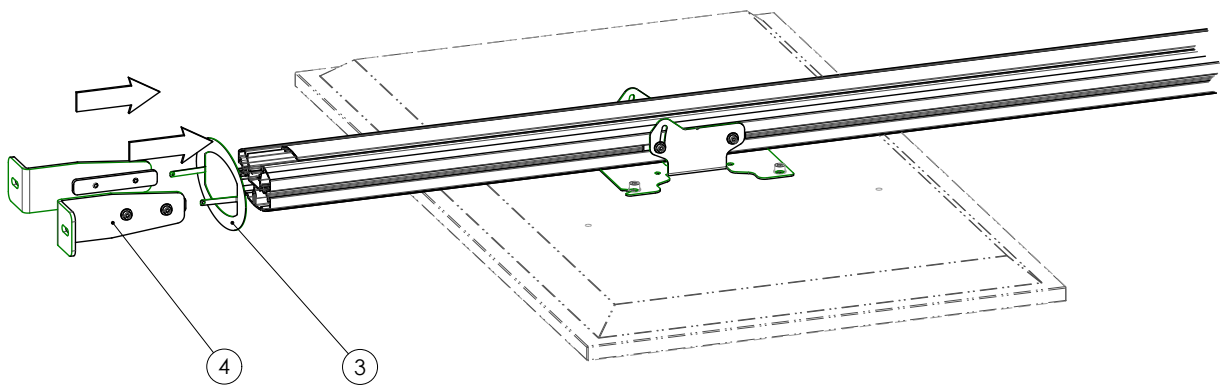

MOUNTING INSTRUCTIONS

063.8850-122 Floor-Ceiling stand (light series) incl. bracket

MOUNTING INSTRUCTIONS

063.8850-122 Floor-Ceiling stand (light series) incl. bracket

MOUNTING INSTRUCTIONS

063.8850-122 Floor-Ceiling stand (light series) incl. bracket

01

02

03

MOUNTING INSTRUCTIONS

063.8850-122 Floor-Ceiling stand (light series) incl. bracket

04

05 VESA 100!

06