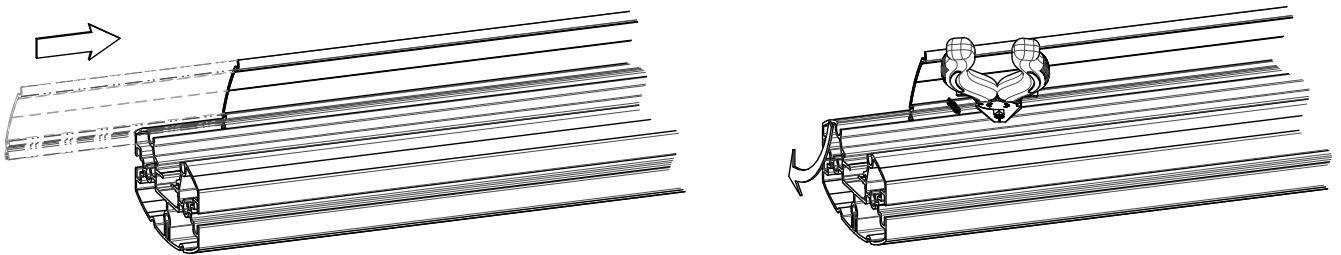

01

02

03

MOUNTING INSTRUCTIONS

063.8850-122 Floor-Ceiling stand (light series) incl. bracket

04

05 VESA 100!

06