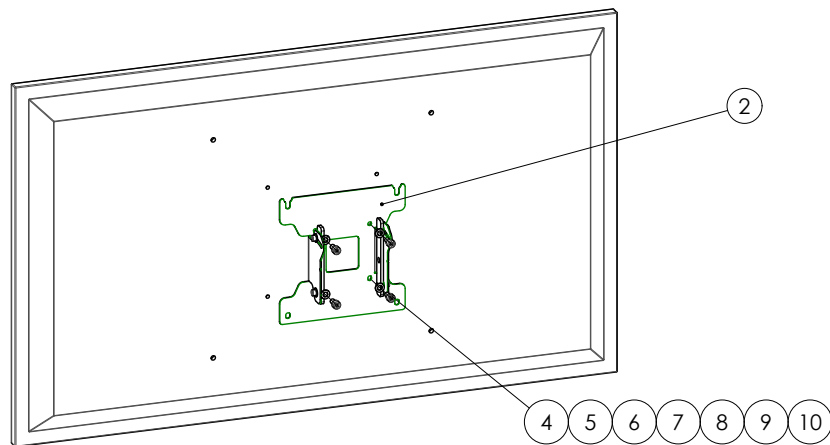

MOUNTING INSTRUCTIONS

063.8850-122 Floor-Ceiling stand (light series) incl. bracket

MOUNTING INSTRUCTIONS

063.8850-122 Floor-Ceiling stand (light series) incl. bracket

MOUNTING INSTRUCTIONS

063.8850-122 Floor-Ceiling stand (light series) incl. bracket

01

02

03

MOUNTING INSTRUCTIONS

063.8850-122 Floor-Ceiling stand (light series) incl. bracket

04

05 VESA 100!

06