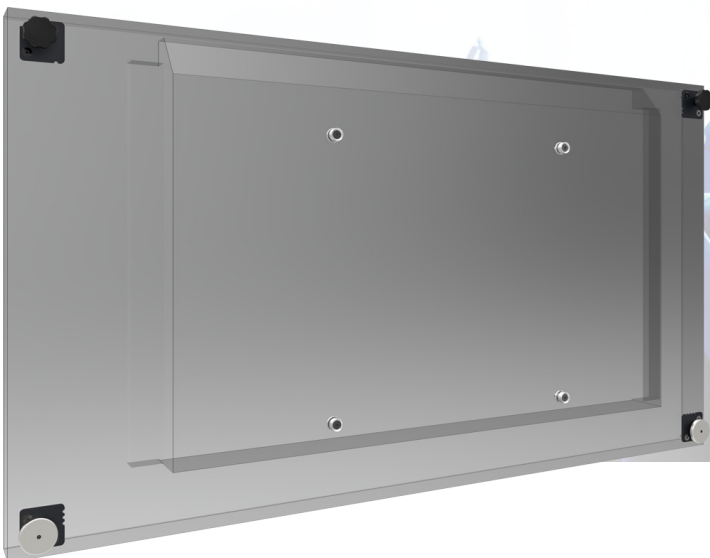

MOUNTING INSTRUCTIONS

082.5070-0402 Smart Rental Frame - NEC X554UN mounting set

MOUNTING INSTRUCTIONS

082.5070-0402 Smart Rental Frame - NEC X554UN mounting set