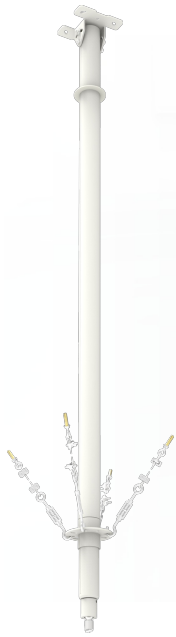

L6: 1580 - 2790 mm

**002.2080 DISCONTINUED | L6, WHITE 9010, 158 - 279 cm, excl. bracket**

**This product is no longer available, we would like to offer you an alternative.**

SmartMetals Mounting Solutions is 100% owned by the Vogel's Group.

We are currently merging products / product groups to be able to offer you a good and comprehensive product range.

For a fitting alternative to this product please [contact](#) our sales team.

L6: 1580 - 2790 mm

## Features

**Minimum length:** 1580 mm  
**Maximum length:** 2790 mm  
**Weight:** 8.20 kg  
**Colour:** White  
**Maximum load:** 25 kg  
**Height adjustment:** Manual

**Bracket/interface:** Excluded  
**Type bracket/interface:** Projector specific  
**Rotation:** 360°  
**Tilt function:** +20° till -20°  
**Cable duct:** 20 mm Ø  
**Other information:** Including stretching set