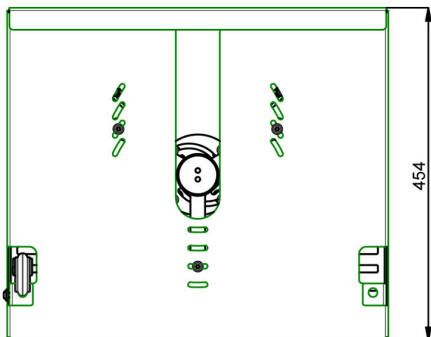

[For a fitting alternative to this product please visit the Vogel's website.](#)

Universal projector housing L

Features

Maximum length: Max. 490 x 430 x 180 mm

Weight: 15.20 kg

Colour: White

Bracket/interface: Included

Type bracket/interface: Universal

1. Based on the clever design, projectors with a lens at the left-hand side, centre or right-hand side can be installed in the housing
2. Max. dimensions of the projector (wxdxh): 490 x 430 x 180mm.