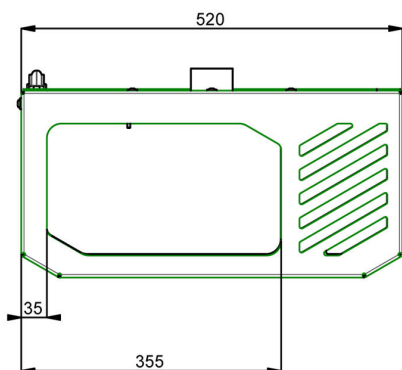

Universal projector housing L

002.3020 DISCONTINUED | Universal projector housing WHITE, large (inner size 490 x 430 x 180 mm)

This product is no longer available, we would like to offer you an alternative.

[For a fitting alternative to this product please visit the Vogel's website.](#)

Universal projector housing L

Features

Maximum length: Max. 490 x 430 x 180 mm

Weight: 15.20 kg

Colour: White

Bracket/interface: Included

Type bracket/interface: Universal

1. Based on the clever design, projectors with a lens at the left-hand side, centre or right-hand side can be installed in the housing
2. Max. dimensions of the projector (wxdxh): 490 x 430 x 180mm.