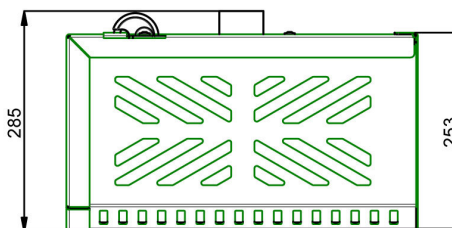

Universal projector housing L

002.3020 DISCONTINUED | Universal projector housing WHITE, large (inner size 490 x 430 x 180 mm)

This product is no longer available, we would like to offer you an alternative.

[For a fitting alternative to this product please visit the Vogel's website.](#)

Universal projector housing L

Features

Maximum length: Max. 490 x 430 x 180 mm

Weight: 15.20 kg

Colour: White

Bracket/interface: Included

Type bracket/interface: Universal

1. Based on the clever design, projectors with a lens at the left-hand side, centre or right-hand side can be installed in the housing
2. Max. dimensions of the projector (wxdxh): 490 x 430 x 180mm.