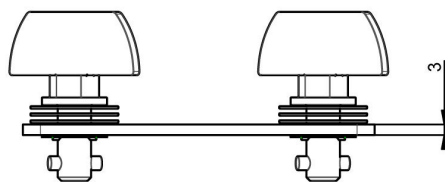

### Features

**Weight:** 0.45 kg

**Colour:** Black

Use in combination with projector specific bracket