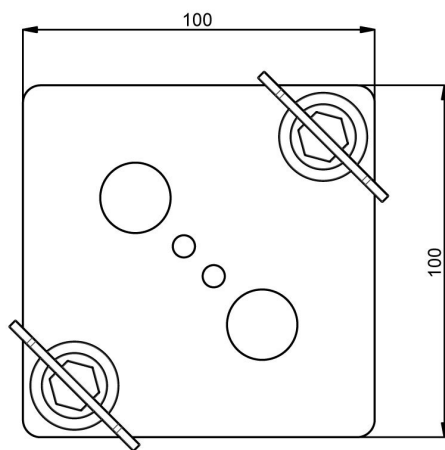

### Features

**Weight:** 0.45 kg

**Colour:** Black

Use in combination with projector specific bracket