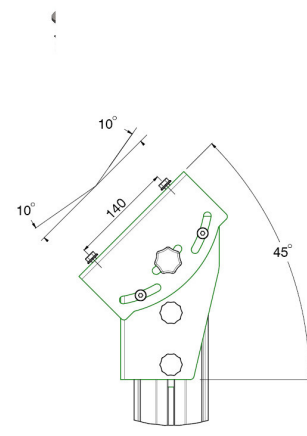

Stage trolley max. 90 kg

062.0595-90W DISCONTINUED | Monitor/Stage trolley 950 mm for flat panels up to 90 inch, max. 90 kg (mounting system 170 x 140 mm)

This product is no longer available, we would like to offer you an alternative.

For a suitable alternative to this product, please refer to the following product => art.nr. [062.0535-65W](#)

Stage trolley max. 90 kg

Features

Maximum length: 1133 mm (centre screen)

Weight: 54.60 kg

Colour: Dark grey, Aluminium

Maximum load: 90 kg

Screen position: Landscape

Inch range: max. 90 inch

Mobile / fixed: Mobile

Bracket/interface: Excluded

Type bracket/interface: Universal

Mounting system: 170 x 140 mm

Cable duct: 15, 35, 15 mm Ø

DETAIL A
SCALE 0.150

DETAIL B
SCALE 0.150