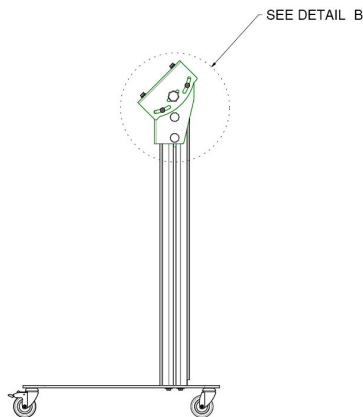

Stage trolley max. 90 kg

062.0595-90W DISCONTINUED | Monitor/Stage trolley 950 mm for flat panels up to 90 inch, max. 90 kg (mounting system 170 x 140 mm)

This product is no longer available, we would like to offer you an alternative.

For a suitable alternative to this product, please refer to the following product => art.nr. [062.0535-65W](#)

Stage trolley max. 90 kg

Features

Maximum length: 1133 mm (centre screen)

Weight: 54.60 kg

Colour: Dark grey, Aluminium

Maximum load: 90 kg

Screen position: Landscape

Inch range: max. 90 inch

Mobile / fixed: Mobile

Bracket/interface: Excluded

Type bracket/interface: Universal

Mounting system: 170 x 140 mm

Cable duct: 15, 35, 15 mm Ø

DETAIL A
SCALE 0.150

DETAIL B
SCALE 0.150