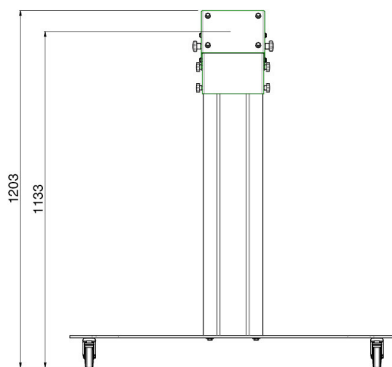

Stage trolley max. 90 kg

062.0595-90W DISCONTINUED | Monitor/Stage trolley 950 mm for flat panels up to 90 inch, max. 90 kg (mounting system 170 x 140 mm)

This product is no longer available, we would like to offer you an alternative.

For a suitable alternative to this product, please refer to the following product => art.nr. [062.0535-65W](#)

Stage trolley max. 90 kg

Features

Maximum length: 1133 mm (centre screen)

Weight: 54.60 kg

Colour: Dark grey, Aluminium

Maximum load: 90 kg

Screen position: Landscape

Inch range: max. 90 inch

Mobile / fixed: Mobile

Bracket/interface: Excluded

Type bracket/interface: Universal

Mounting system: 170 x 140 mm

Cable duct: 15, 35, 15 mm Ø

DETAIL A
SCALE 0.150

DETAIL B
SCALE 0.150