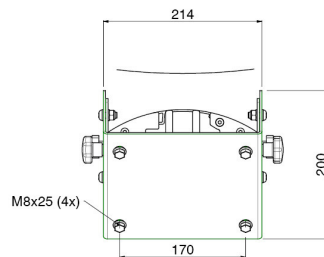

Stage trolley max. 90 kg

062.0595-90W DISCONTINUED | Monitor/Stage trolley 950 mm for flat panels up to 90 inch, max. 90 kg (mounting system 170 x 140 mm)

This product is no longer available, we would like to offer you an alternative.

For a suitable alternative to this product, please refer to the following product => art.nr. [062.0535-65W](#)

Stage trolley max. 90 kg

Features

Maximum length: 1133 mm (centre screen)

Weight: 54.60 kg

Colour: Dark grey, Aluminium

Maximum load: 90 kg

Screen position: Landscape

Inch range: max. 90 inch

Mobile / fixed: Mobile

Bracket/interface: Excluded

Type bracket/interface: Universal

Mounting system: 170 x 140 mm

Cable duct: 15, 35, 15 mm Ø

DETAIL A
SCALE 0.150

DETAIL B
SCALE 0.150