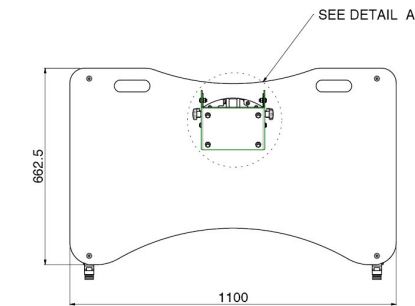

Stage trolley max. 90 kg

062.0595-90W DISCONTINUED | Monitor/Stage trolley 950 mm for flat panels up to 90 inch, max. 90 kg (mounting system 170 x 140 mm)

This product is no longer available, we would like to offer you an alternative.

For a suitable alternative to this product, please refer to the following product => art.nr. [062.0535-65W](#)

Stage trolley max. 90 kg

Features

Maximum length: 1133 mm (centre screen)

Weight: 54.60 kg

Colour: Dark grey, Aluminium

Maximum load: 90 kg

Screen position: Landscape

Inch range: max. 90 inch

Mobile / fixed: Mobile

Bracket/interface: Excluded

Type bracket/interface: Universal

Mounting system: 170 x 140 mm

Cable duct: 15, 35, 15 mm Ø

DETAIL A
SCALE 0.150

DETAIL B
SCALE 0.150