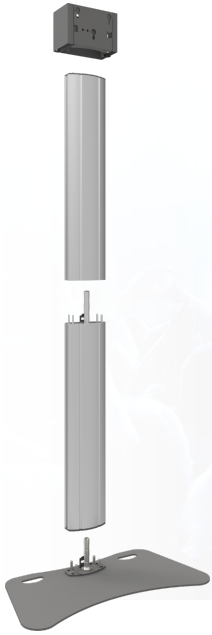

Divisible stand max. 65 inch

062.1000 Fully divisible stand for flat panels up to 65 inch, 60 kg, single construction

[For more information about this product we refer you to the Vogel's website:](#)

[The Netherlands](#)
[United Kingdom](#)
[Germany](#)
[France](#)
[Spain](#)
[Italy](#)

Divisible stand max. 65 inch

Features

Maximum length: 1790 mm (centre flat panel)

Weight: 55.00 kg

Colour: Dark grey, Aluminium

Maximum load: 60 kg

Screen position: Landscape, Portrait

Inch range: max. 65 inch

Mobile / fixed: Fixed

Height adjustment: Manual

Bracket/interface: Excluded

Type bracket/interface: Three-point coupling

Mounting system: Three-point coupling

Cable duct: 15, 35, 15 mm Ø