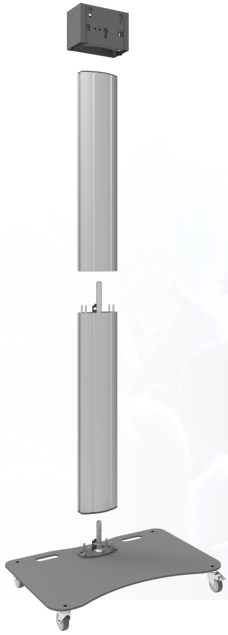

Divisible stand max. 65 inch

062.1500 Fully divisible trolley, for flat panels up to 65 inch, 60 kg, single construction

[For more information about this product we refer you to the Vogel's website:](#)

[The Netherlands](#)
[United Kingdom](#)
[Germany](#)
[France](#)
[Spain](#)
[Italy](#)

Divisible stand max. 65 inch

Features

Maximum length: 2000 mm

Weight: 66.00 kg

Colour: Dark grey, Aluminium

Maximum load: 60 kg

Screen position: Landscape, Portrait

Inch range: max. 65 inch

Mobile / fixed: Mobile

Height adjustment: Manual

Bracket/interface: Excluded

Type bracket/interface: Three-point coupling

Mounting system: Three-point coupling

Cable duct: 15, 35, 15 mm Ø