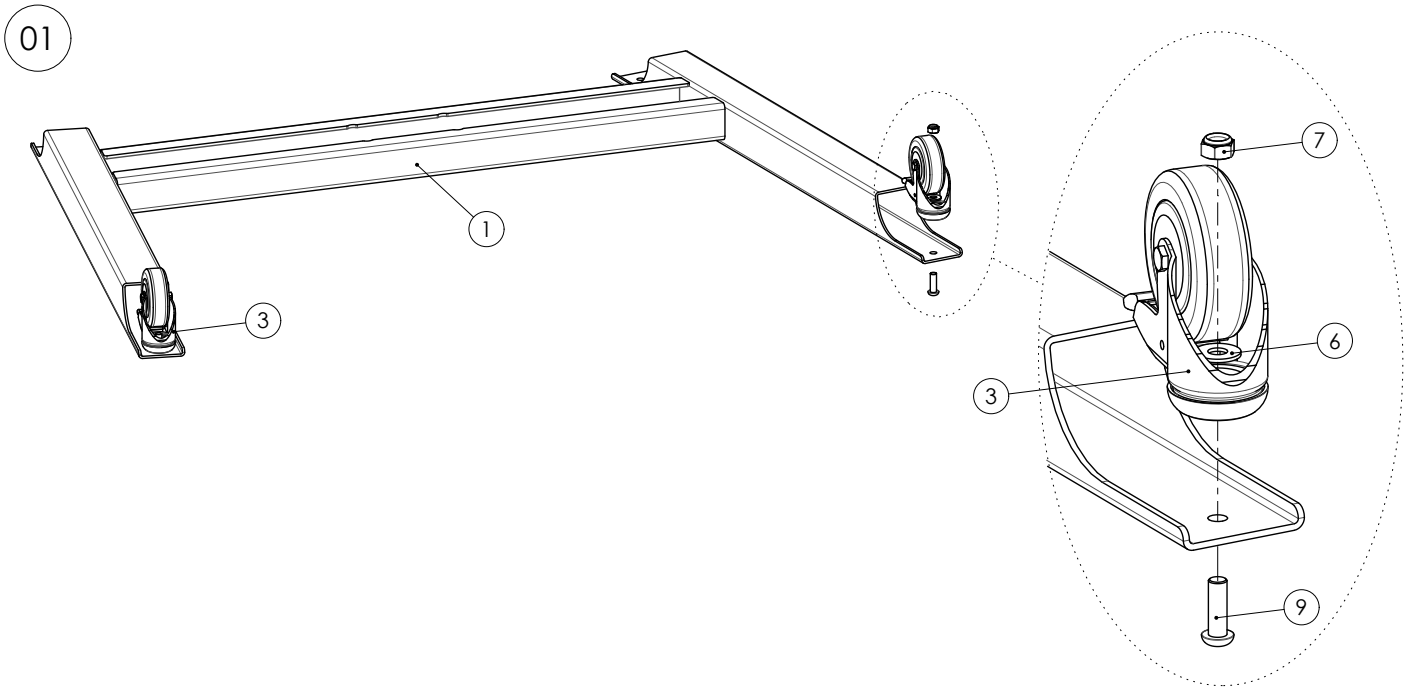

062.3905 Indivisible trolley for flat panels max 85 kg 90 inch (econ)

# MOUNTING INSTRUCTIONS

062.3905 Indivisible trolley for flat panels max 85 kg 90 inch (econ)

# MOUNTING INSTRUCTIONS

062.3905 Indivisible trolley for flat panels max 85 kg 90 inch (econ)

03

04

05