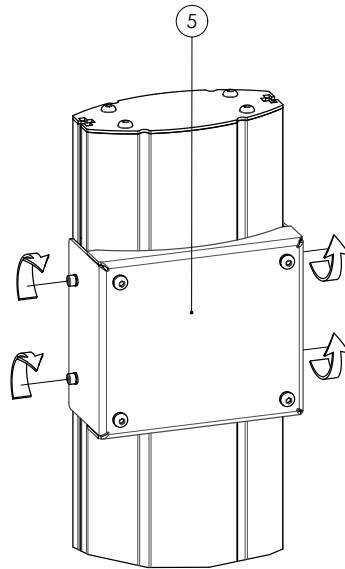

# MOUNTING INSTRUCTIONS

062.3905 Indivisible trolley for flat panels max 85 kg 90 inch (econ)

03

04

05