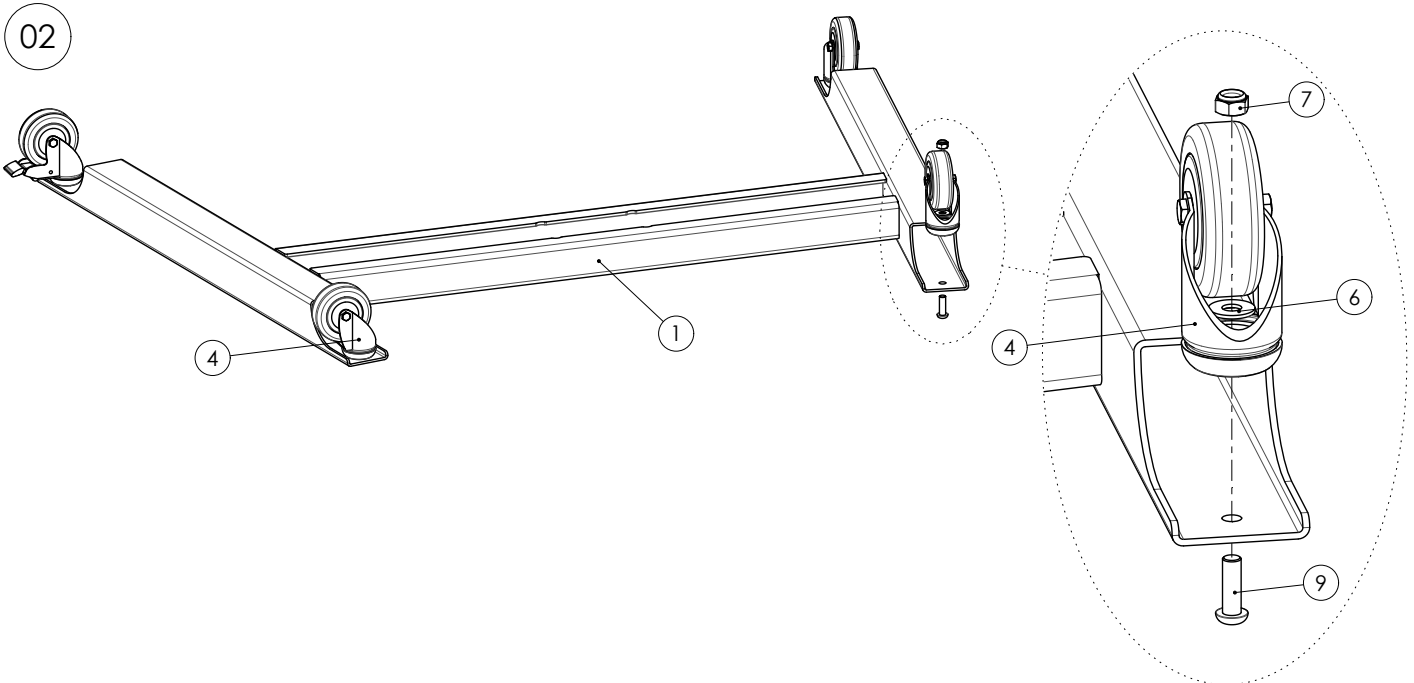

062.3905 Indivisible trolley for flat panels max 85 kg 90 inch (econ)

# MOUNTING INSTRUCTIONS

062.3905 Indivisible trolley for flat panels max 85 kg 90 inch (econ)

# MOUNTING INSTRUCTIONS

062.3905 Indivisible trolley for flat panels max 85 kg 90 inch (econ)

03

04

05