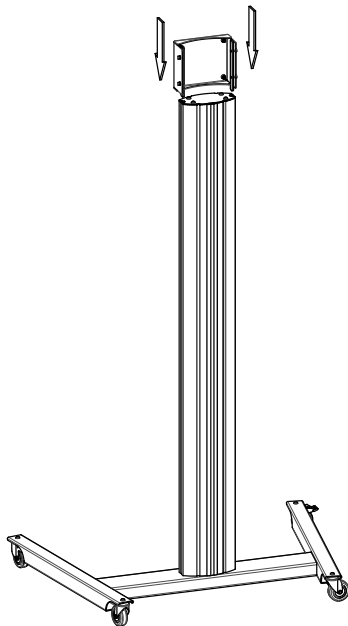

062.3905 Indivisible trolley for flat panels max 85 kg 90 inch (econ)

# MOUNTING INSTRUCTIONS

062.3905 Indivisible trolley for flat panels max 85 kg 90 inch (econ)

# MOUNTING INSTRUCTIONS

062.3905 Indivisible trolley for flat panels max 85 kg 90 inch (econ)

03

04

05