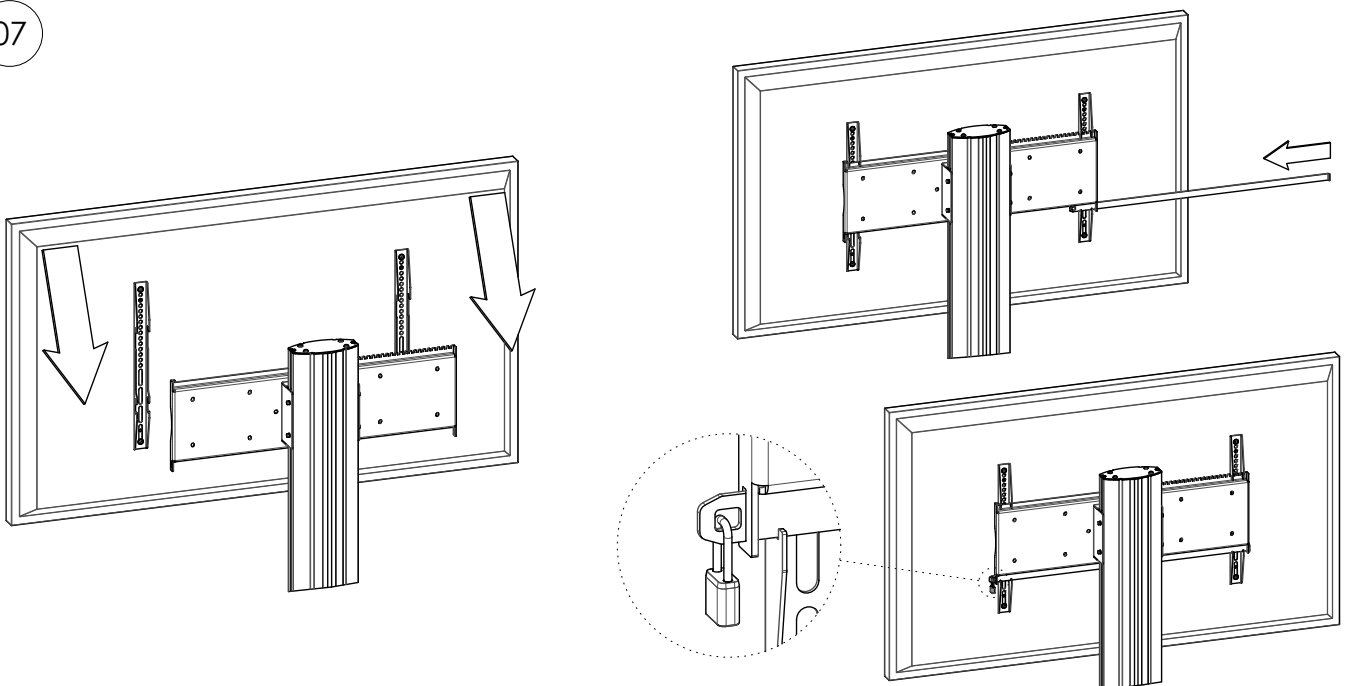

MOUNTING INSTRUCTIONS

062.3905 Indivisible trolley for flat panels max 85 kg 90 inch (econ)

06

07