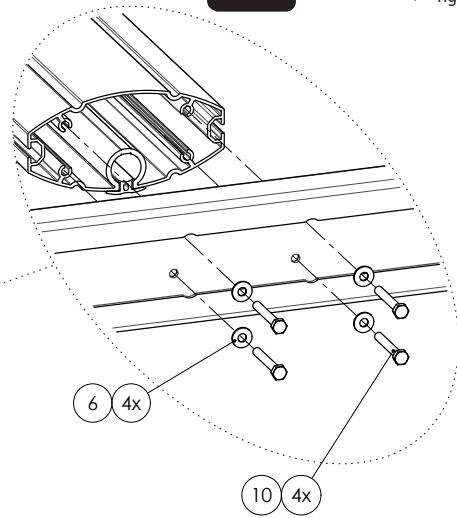

MOUNTING INSTRUCTIONS

062.3905 Indivisible trolley for flat panels max 85 kg 90 inch (econ)

03