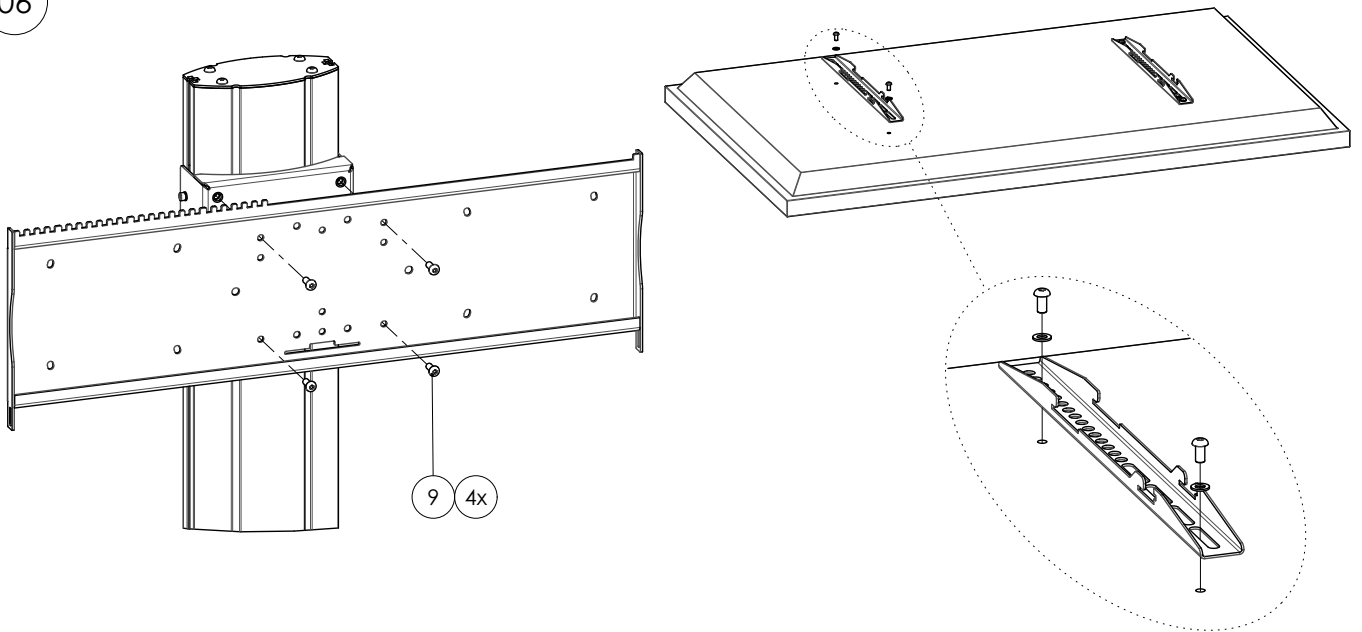

MOUNTING INSTRUCTIONS

062.3905 Indivisible trolley for flat panels max 85 kg 90 inch (econ)

06