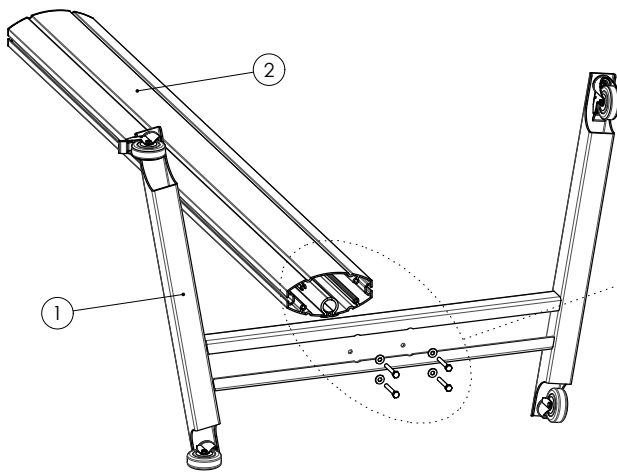

# MOUNTING INSTRUCTIONS

062.3905 Indivisible trolley for flat panels max 85 kg 90 inch (econ)

# MOUNTING INSTRUCTIONS

062.3905 Indivisible trolley for flat panels max 85 kg 90 inch (econ)

03

04

05