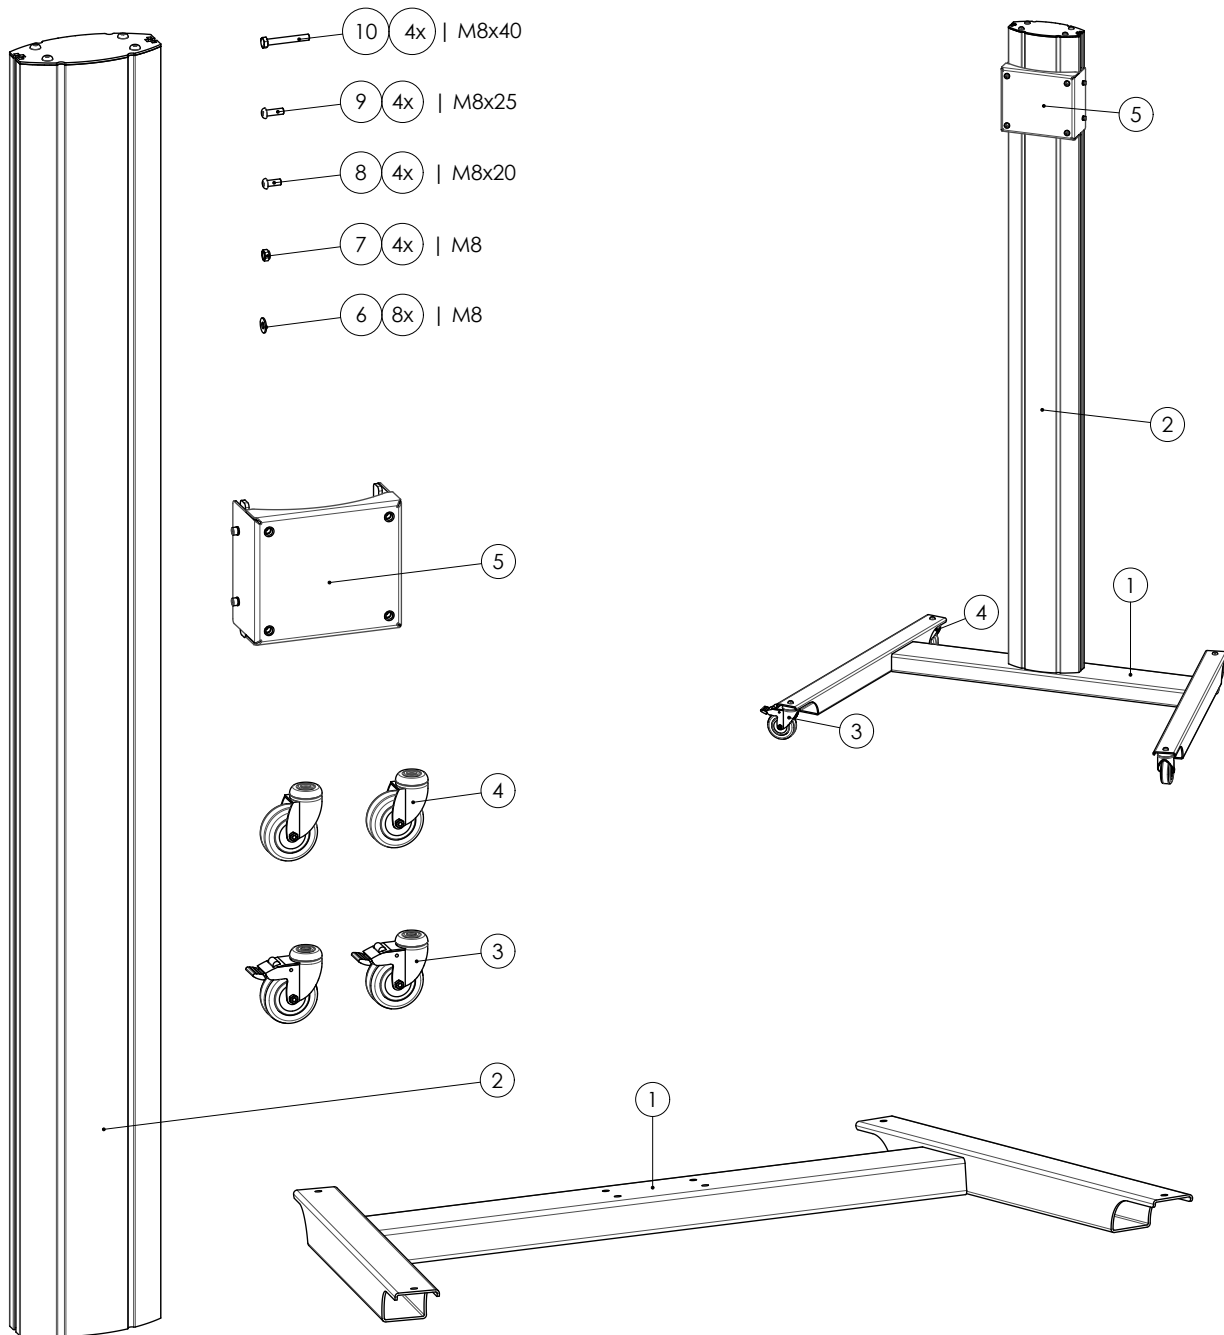

062.3905 Indivisible trolley for flat panels max 85 kg 90 inch (econ)

# MOUNTING INSTRUCTIONS

062.3905 Indivisible trolley for flat panels max 85 kg 90 inch (econ)

# 062.3905 Indivisible trolley for flat panels max 85 kg 90 inch (econ)