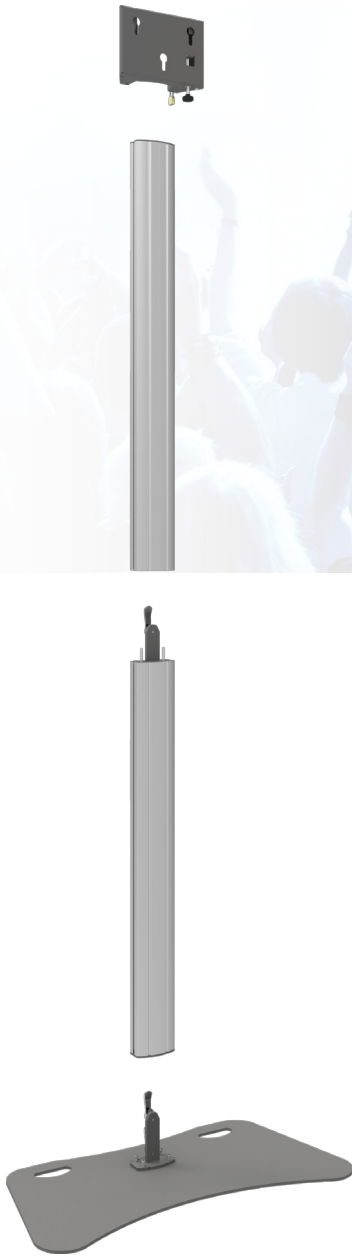

# MOUNTING INSTRUCTIONS

062.8000-225 Fully divisible stand (light series) 225 cm for display