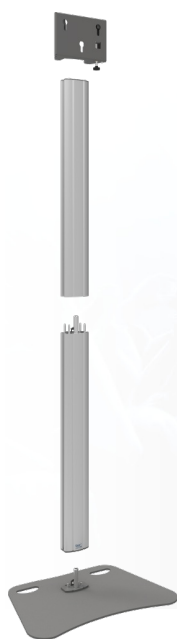

## Fully divisible stand (Light Series)

**062.8050** Fully divisible stand (Light Series) for flat panels max. 55 inch 30 kg

[For more information about this product we refer you to the Vogel's website:](#)

## Fully divisible stand (Light Series)

### Features

**Maximum length:** 1919 mm

**Weight:** 26.00 kg

**Colour:** Dark grey, Aluminium

**Maximum load:** 30 kg

**Screen position:** Landscape, Portrait

**Inch range:** max. 55 inch

**Mobile / fixed:** Fixed

**Bracket/interface:** Excluded

**Type bracket/interface:** Three-point coupling

**Cable duct:** 35 x 15 mm