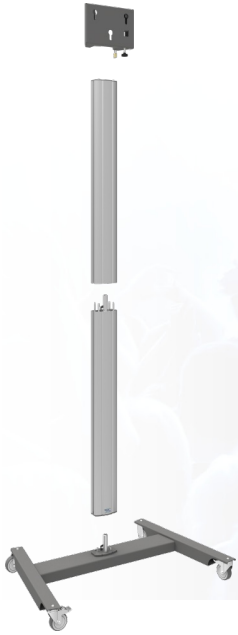

Fully divisible trolley (Light Series)

062.8550 Discontinued | Fully divisible trolley (Light Series) for flat panels max. 55 inch, 30 kg

[This product is no longer available.](#)

Fully divisible trolley (Light Series)

Features

Maximum length: 2006 mm

Weight: 23.00 kg

Colour: Dark grey, Aluminium

Maximum load: 30 kg

Screen position: Landscape, Portrait

Inch range: max. 55 inch

Mobile / fixed: Mobile

Bracket/interface: Excluded

Type bracket/interface: Three-point coupling

Cable duct: 35 x 15 mm