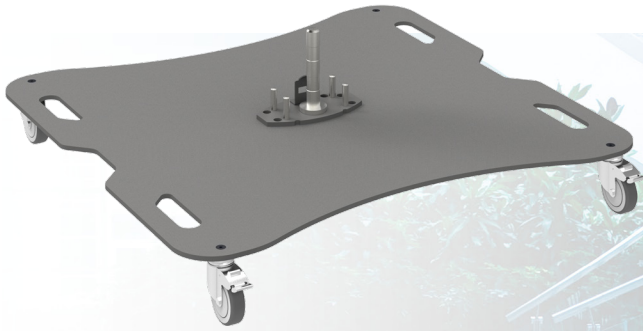

Wheeled base plate 2x 65 inch, tot. 100kg

063.2510 DISCONTINUED | Wheeled base plate up to 65 inch, back to back (with pin)

This product is no longer available, we would like to offer you an alternative.

Wheeled base plate 2x 65 inch, tot. 100kg

Features

Weight: 46.40 kg
Colour: Dark grey

Maximum load: 100 kg
Mobile / fixed: Mobile