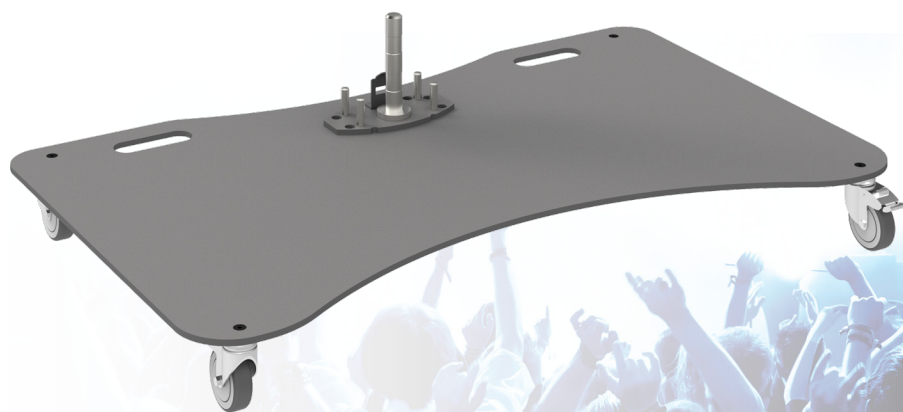

Wheeled base plate max. 65 inch

063.3510 Wheeled base plate up to 90 inch, 85 kg, single construction (with pin)

[The Netherlands](#)

[United Kingdom](#)

[Germany](#)

[France](#)

[Spain](#)

[Italy](#)