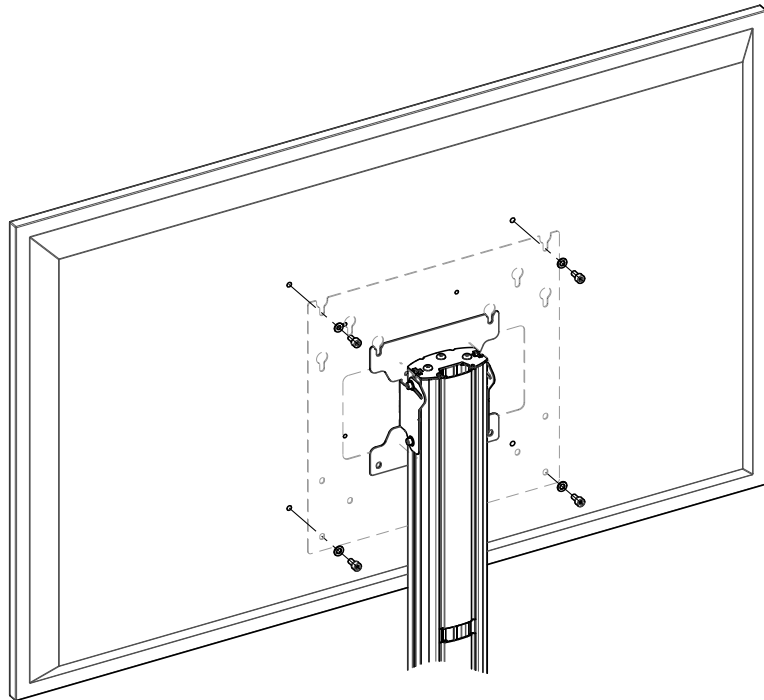

MOUNTING INSTRUCTIONS

MOUNTING INSTRUCTIONS

03