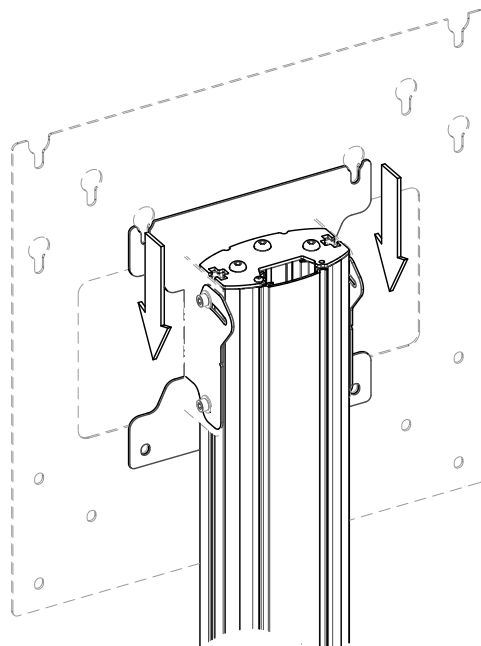

MOUNTING INSTRUCTIONS

063.8110 Stand platform (light series) surface 300 x 190

MOUNTING INSTRUCTIONS

MOUNTING INSTRUCTIONS

MOUNTING INSTRUCTIONS

MOUNTING INSTRUCTIONS

01

02

MOUNTING INSTRUCTIONS

MOUNTING INSTRUCTIONS

03

04

CONTACT

SMARTSELECTOR

Find your solution fast and easy with the mobile SmartSelector. Scan the QR code and find your solutions within 3 steps with the mobile SmartSelector