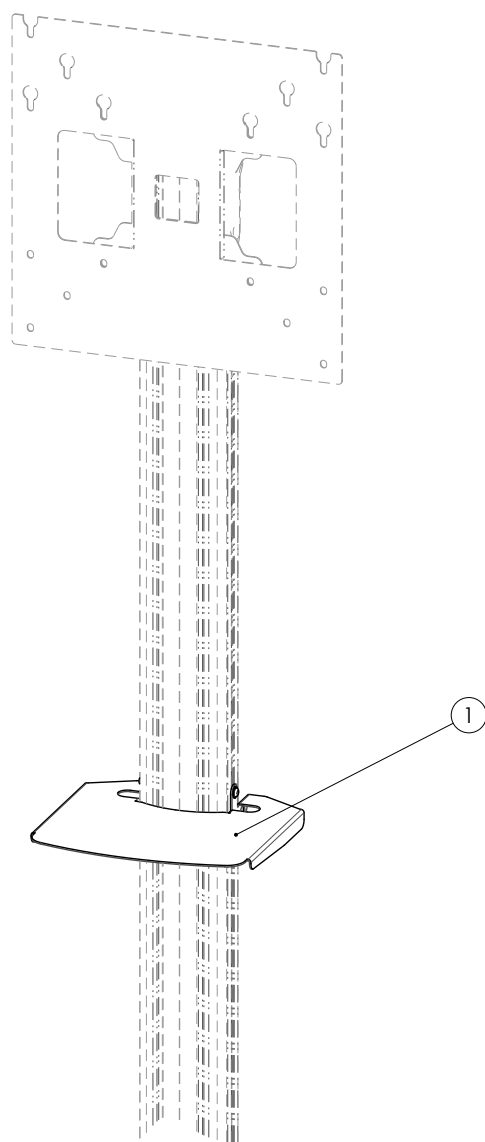

MOUNTING INSTRUCTIONS

063.8110 Stand platform (light series) surface 300 x 190

MOUNTING INSTRUCTIONS

MOUNTING INSTRUCTIONS

MOUNTING INSTRUCTIONS

MOUNTING INSTRUCTIONS

01

02

MOUNTING INSTRUCTIONS

MOUNTING INSTRUCTIONS

03

04

CONTACT

SMARTSELECTOR

Find your solution fast and easy with the mobile SmartSelector. Scan the QR code and find your solutions within 3 steps with the mobile SmartSelector