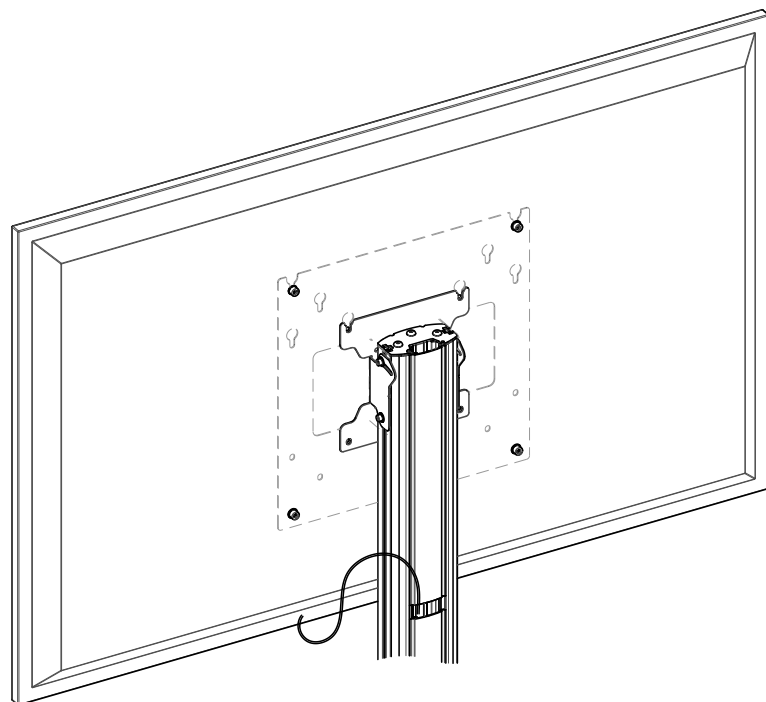

MOUNTING INSTRUCTIONS

063.8110 Stand platform (light series) surface 300 x 190

MOUNTING INSTRUCTIONS

MOUNTING INSTRUCTIONS

MOUNTING INSTRUCTIONS

MOUNTING INSTRUCTIONS

01

02

MOUNTING INSTRUCTIONS

MOUNTING INSTRUCTIONS

03

04

CONTACT

SMARTSELECTOR

Find your solution fast and easy with the mobile SmartSelector. Scan the QR code and find your solutions within 3 steps with the mobile SmartSelector