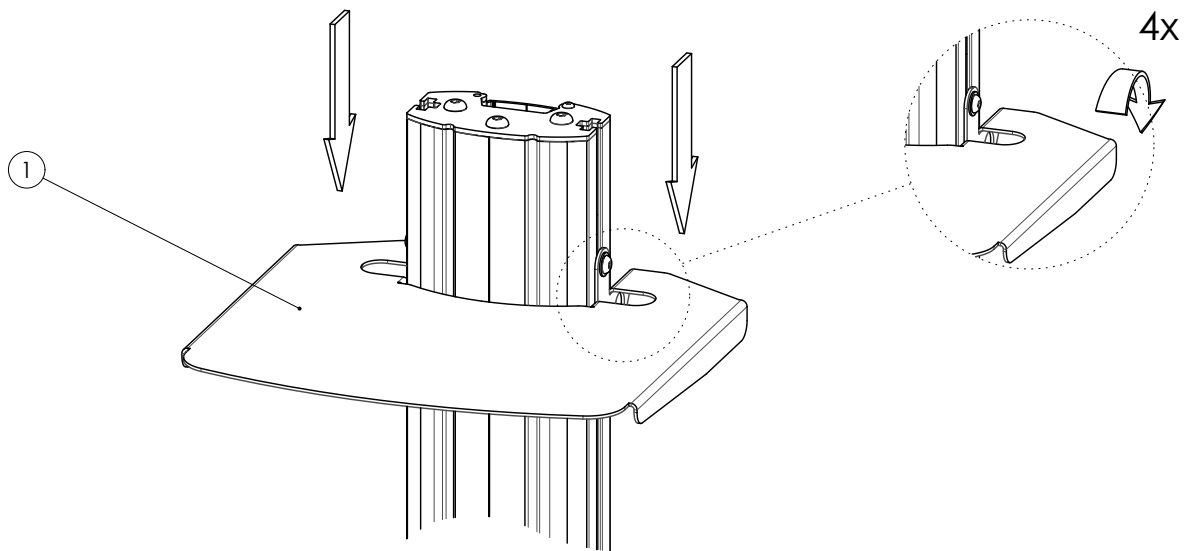

MOUNTING INSTRUCTIONS

063.8110 Stand platform (light series) surface 300 x 190

MOUNTING INSTRUCTIONS

MOUNTING INSTRUCTIONS

MOUNTING INSTRUCTIONS

MOUNTING INSTRUCTIONS

01

02

MOUNTING INSTRUCTIONS

MOUNTING INSTRUCTIONS

03

04

CONTACT

SMARTSELECTOR

Find your solution fast and easy with the mobile SmartSelector. Scan the QR code and find your solutions within 3 steps with the mobile SmartSelector