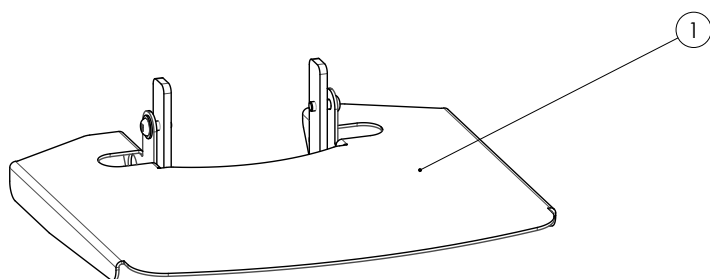

MOUNTING INSTRUCTIONS

063.8110 Stand platform (light series) surface 300 x 190

MOUNTING INSTRUCTIONS

MOUNTING INSTRUCTIONS

MOUNTING INSTRUCTIONS

MOUNTING INSTRUCTIONS

01

02