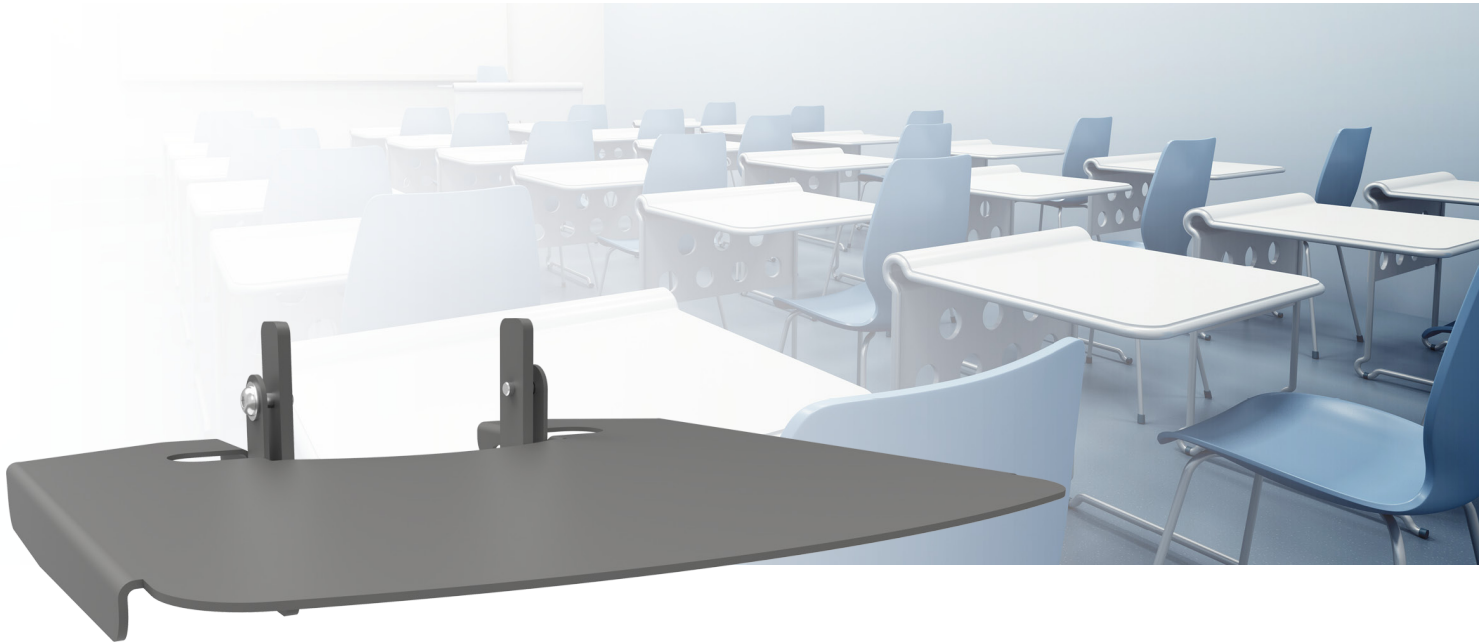

MOUNTING INSTRUCTIONS

063.8110 Stand platform (light series) surface 300 x 190

MOUNTING INSTRUCTIONS

MOUNTING INSTRUCTIONS

MOUNTING INSTRUCTIONS

MOUNTING INSTRUCTIONS

01

02