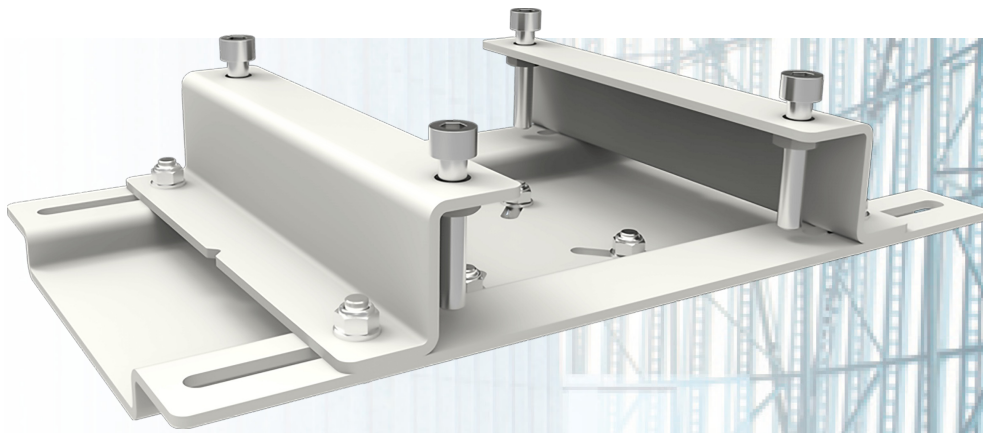

I-Beam mount (large)

072.2020 Discontinued ||I-beam mount large WHITE, max. 160 x 310 mm

This product is no longer available, we would like to offer you an alternative.

SmartMetals Mounting Solutions is 100% owned by the Vogel's Group.

We are currently merging products / product groups to be able to offer you a good and comprehensive product range.

[For a fitting alternative to this product please contact our Sales department.](#)

I-Beam mount (large)

Features

Minimum length: 160 mm
Maximum length: 310 mm
Weight: 5.00 kg

Colour: White
Inch range: 30 - 32 inch