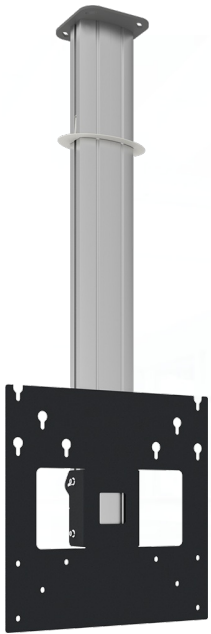

Ceiling mount 1 metre

072.8100-144 DISCONTINUED | Ceiling mount 1 metre (light series) incl. bracket VESA 400

This product is no longer available, we would like to offer you an alternative.

SmartMetals Mounting Solutions is 100% owned by the Vogel's Group.

Ceiling mount 1 metre

Features

Maximum length: 1000 mm

Weight: 12.30 kg

Colour: Dark grey, Aluminium

Maximum load: 30 kg

Screen position: Landscape, Portrait

Inch range: Max. 55 inch

Bracket/interface: Included

Type bracket/interface: VESA

Range bracket/interface: VESA 200, 300, 400 - 200, 400

Tilt function: Max. 15°

Cable duct: 35 x 15 mm