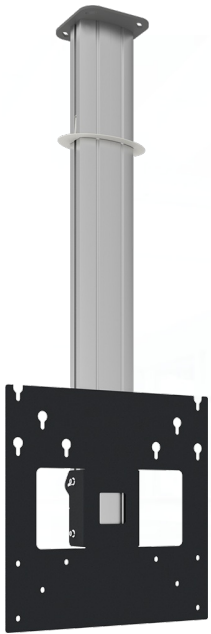

Ceiling mount 1.5 metre

072.8150-144 DISCONTINUED | Ceiling mount 1.5 metre (light series) incl. bracket VESA 400

This product is no longer available, we would like to offer you an alternative.

SmartMetals Mounting Solutions is 100% owned by the Vogel's Group.

Ceiling mount 1.5 metre

Features

Maximum length: 1500 mm

Weight: 12.30 kg

Colour: Dark grey, Aluminium

Maximum load: 30 kg

Screen position: Landscape, Portrait

Inch range: Max. 55 inch

Bracket/interface: Included

Type bracket/interface: VESA

Range bracket/interface: VESA 200, 300, 400 - 200, 400

Tilt function: Max. 15°

Cable duct: 35 x 15 mm