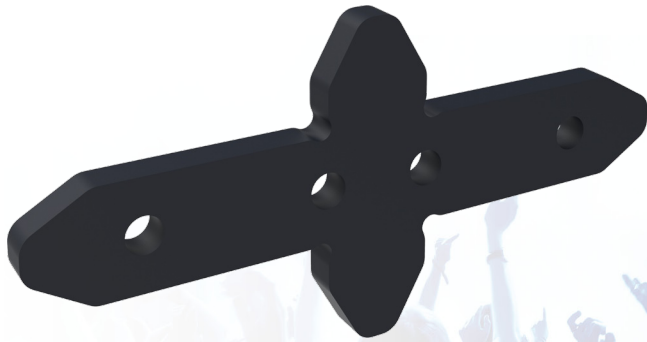

## Eyevis alignment aid (centre)

### 082.5070-3102 Smart Rental Frame - Eyevis alignment aid (centre)

These alignment plates are especially designed for the Eyevis displays, to align the corners with one another. With wall installation, the bracket frames fitted with a screen specific bracket, are screwed to the wall. Through special draw latches they are fastened to neighbouring frames. When installing on the floor the floor frames are levelled on their location, coupling frames are fastened to these frames with camlocks, after which the bracket frames incl. screen specific brackets are connected with draw latches. When planning to fly the VideoWall in the truss, the floor frames are replaced by stabilizer frames and at the top of the coupling and bracket frames special fly sets are attached. These fly sets include a dept adjustment to level the VideoWall in the truss. The screen specific brackets include four keyholes in which the display (fitted with 4 coupling bolts) is hung. These innovations result in an impressive VideoWall which is now even easier and more precise to install then before.

### Features

**Weight:** 0.60 kg

**Colour:** Black

**Screen position:** Landscape, Portrait

**Inch range:** 46 and 55 inch (Eyevis)

**Mobile / fixed:** Fixed