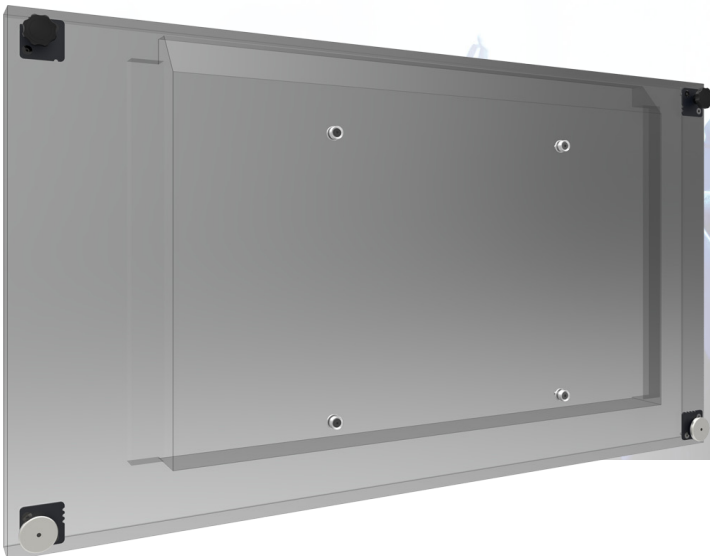

MOUNTING INSTRUCTIONS

082.5070-0402 Smart Rental Frame - NEC X554UN mounting set

MOUNTING INSTRUCTIONS

082.5070-0402 Smart Rental Frame - NEC X554UN mounting set