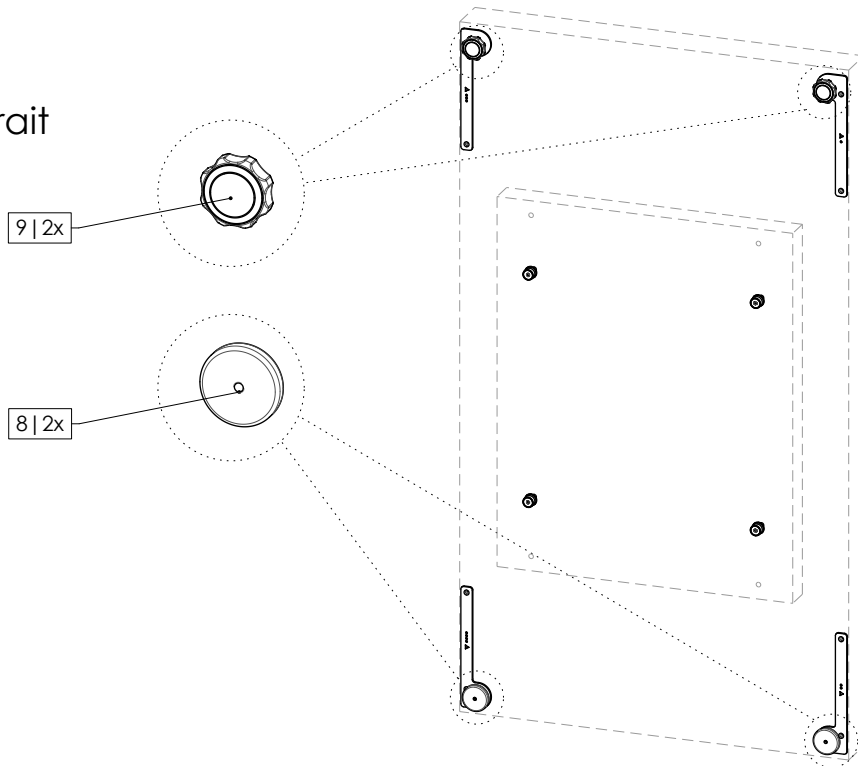

06 Portrait