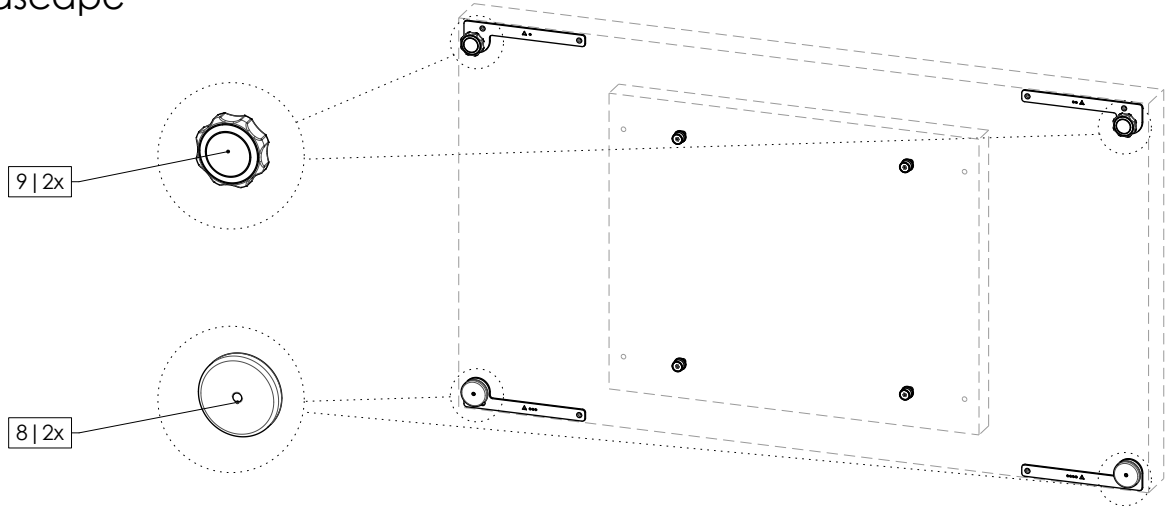

MOUNTING INSTRUCTIONS

082.5070-3111 Smart Rental Frame - EYE-LCD-5500-XSN-LD-FX-700 mount. set

05 Landscape