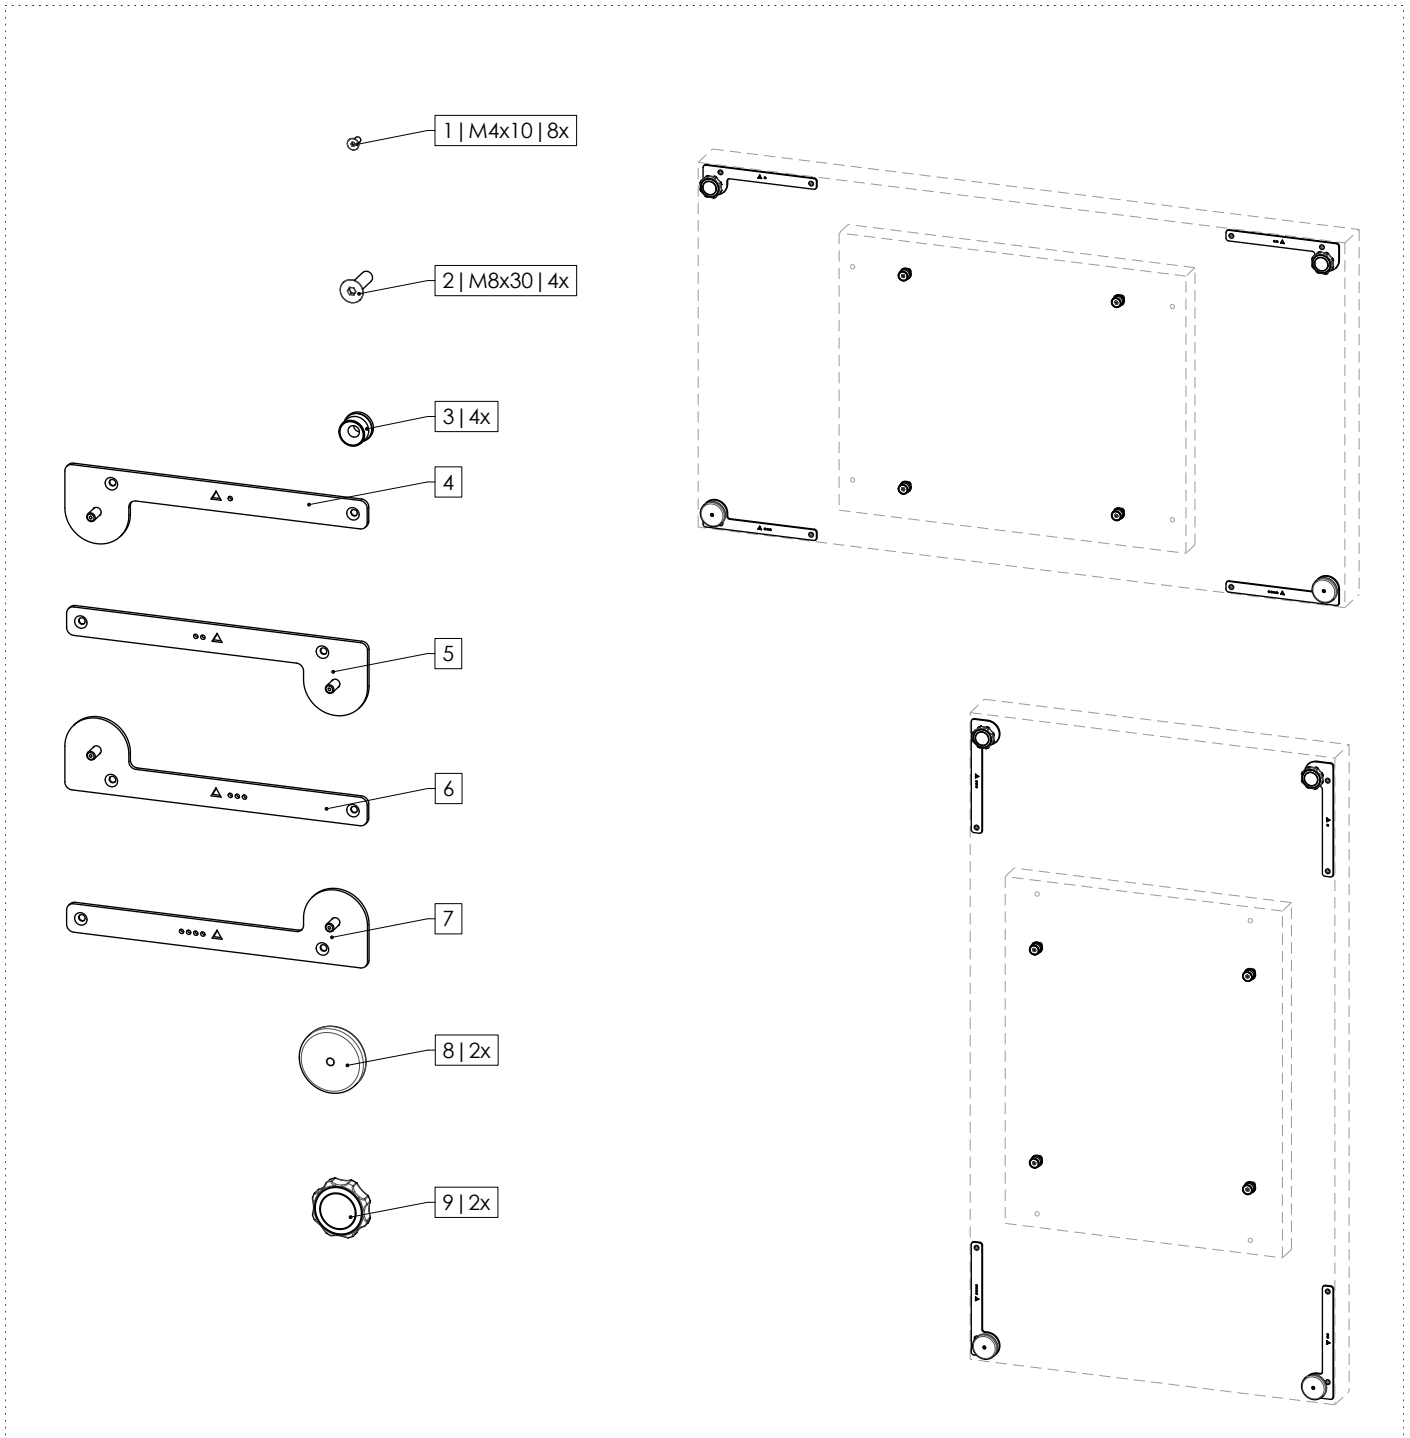

# MOUNTING INSTRUCTIONS

082.5070-3111 Smart Rental Frame - EYE-LCD-5500-XSN-LD-FX-700 mount. set