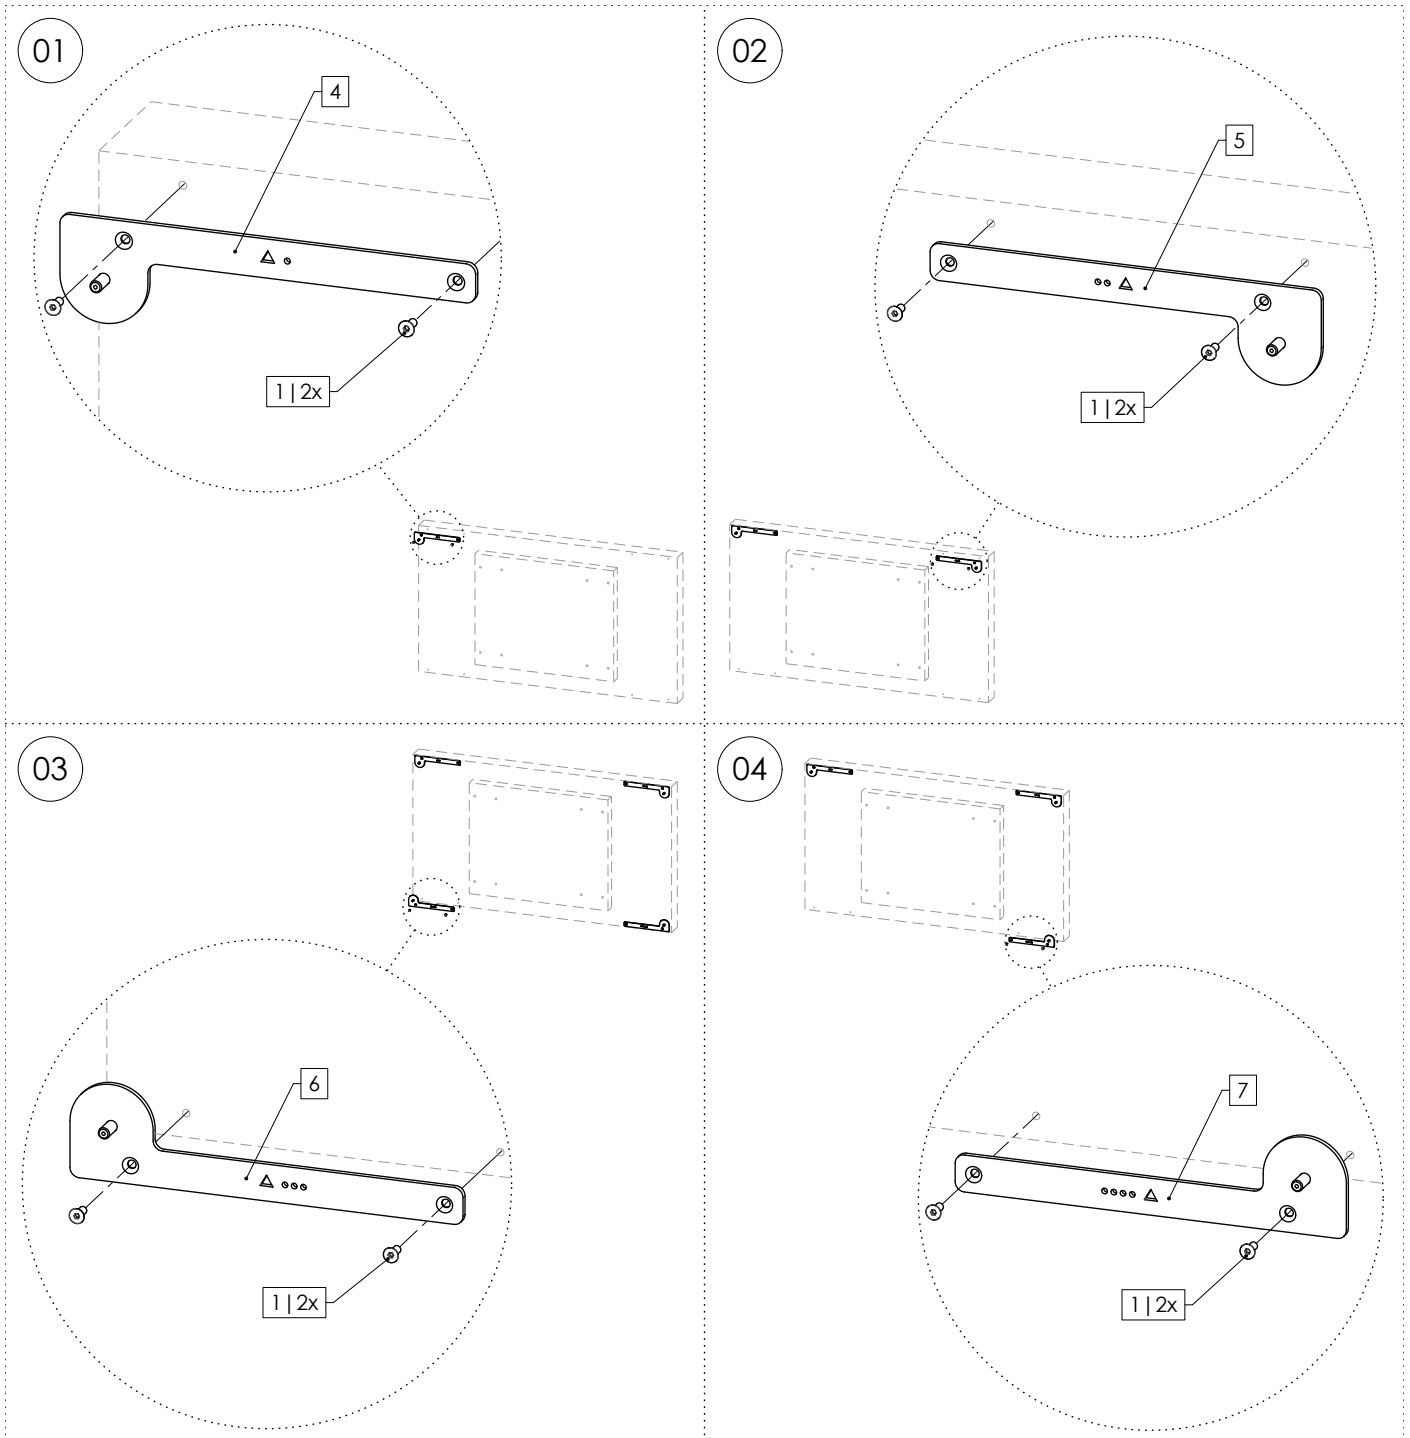

MOUNTING INSTRUCTIONS

082.5070-3111 Smart Rental Frame - EYE-LCD-5500-XSN-LD-FX-700 mount. set