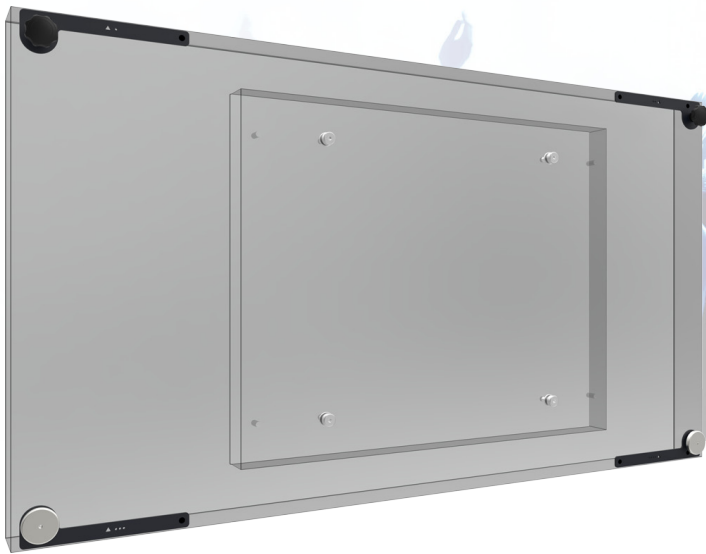

# MOUNTING INSTRUCTIONS

082.5070-3111 Smart Rental Frame - EYE-LCD-5500-XSN-LD-FX-700 mount. set