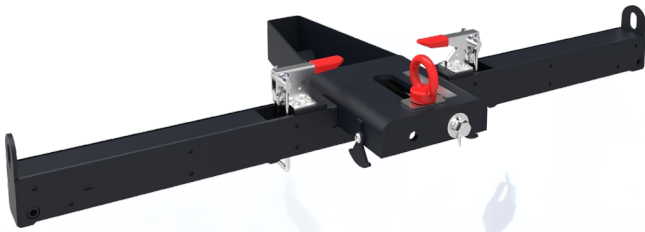

Fly set 55 inch

082.5080 Smart Rental Frame - 55 inch Flying set

The set enables the installer to choose between: Mounting on the floor and attaching the matrix to the truss when configuration is complete; working from bottom to top. Or attaching the screens per row to the truss; working from top to bottom. With wall installation, the bracket frames fitted with a screen specific bracket, are screwed to the wall. Through special draw latches they are fastened to neighbouring frames. When installing on the floor the floor frames are levelled on their location, coupling frames are fastened to these frames with camlocks, after which the bracket frames incl. screen specific brackets are connected with draw latches. When planning to fly the VideoWall in the truss, the floor frames are replaced by stabilizer frames and at the top of the coupling and bracket frames special fly sets are attached. These fly sets include a dept adjustment to level the VideoWall in the truss. The screen specific brackets include four keyholes in which the display (fitted with 4 coupling bolts) is hung. These innovations result in an impressive VideoWall which is now even easier and more precise to install then before.

Fly set 55 inch

Features

Weight: 17.50 kg

Colour: Black

Screen position: Landscape, Portrait

Inch range: 55 inch (Seamless)

Mobile / fixed: Fixed

Other information: Depth adjustment 100 mm